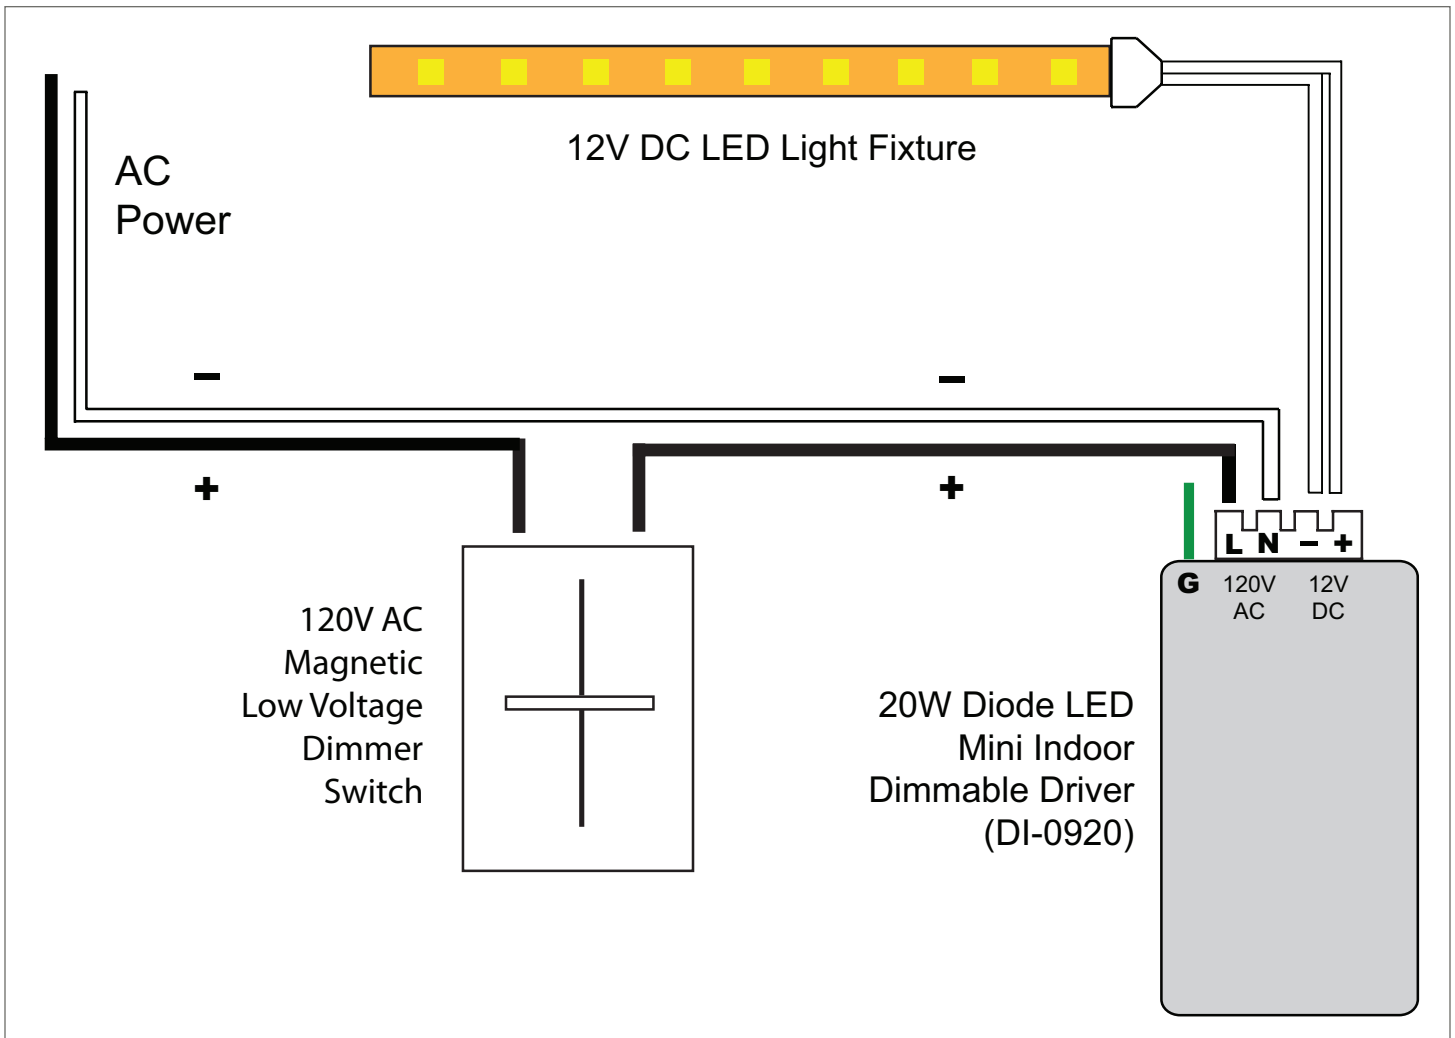

20 Watt Diode LED Mini Indoor Hard-Wired Dimmable Driver Wiring Diagram

Diode LED 60W / 100W / 300W Indoor/Outdoor  
Dimmable Driver Wiring Diagram

Diode LED 200W Indoor/Outdoor  
Dimmable Driver Wiring Diagram