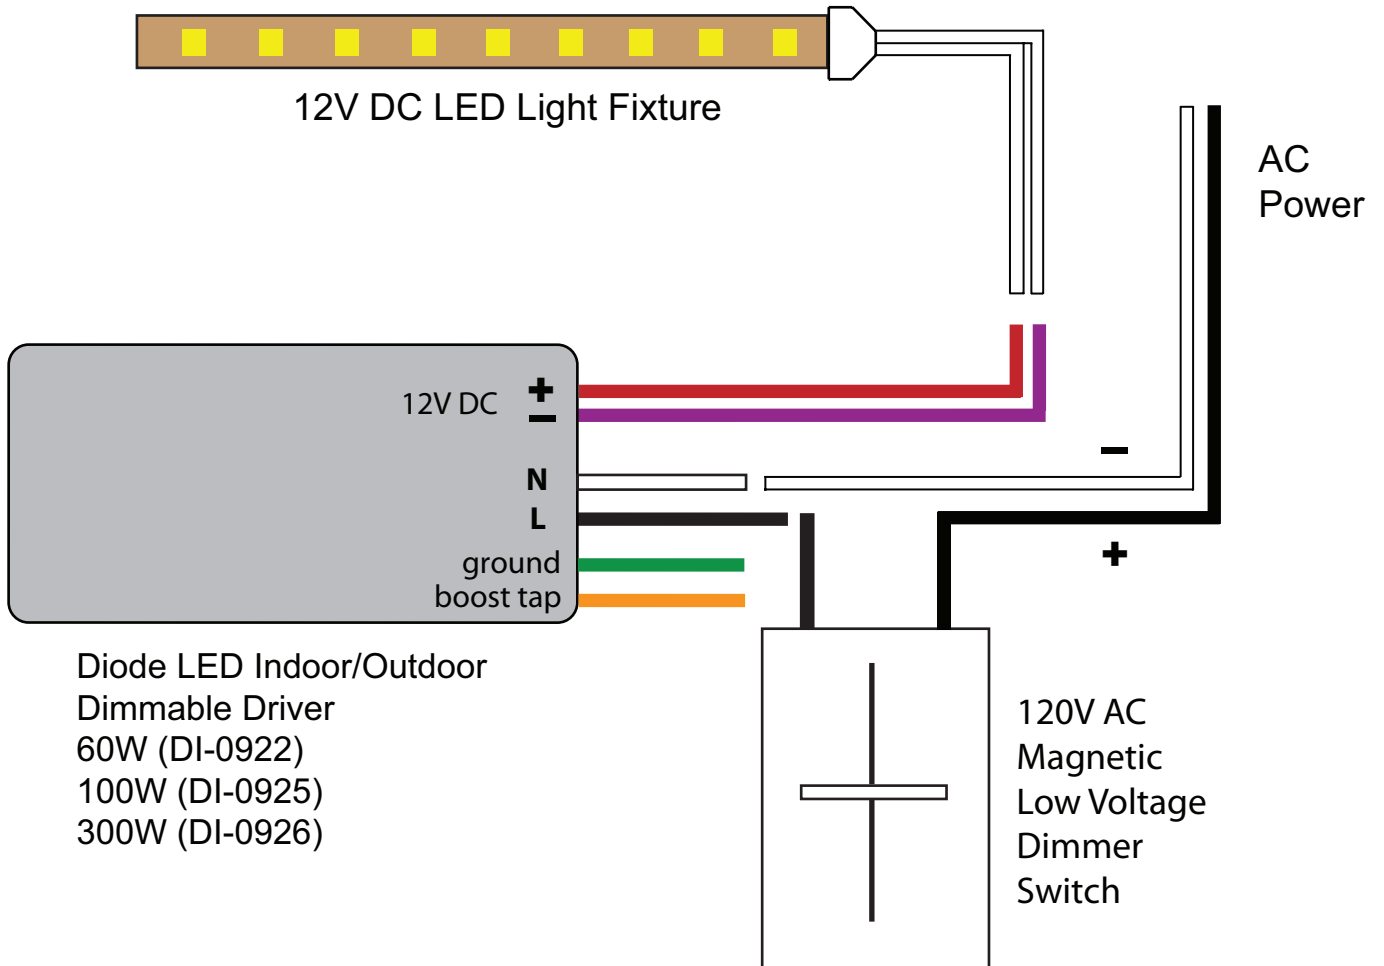

20 Watt Diode LED Mini Indoor Hard-Wired Dimmable Driver Wiring Diagram

Diode LED 60W / 100W / 300W Indoor/Outdoor  
Dimmable Driver Wiring Diagram

Diode LED 200W Indoor/Outdoor  
Dimmable Driver Wiring Diagram