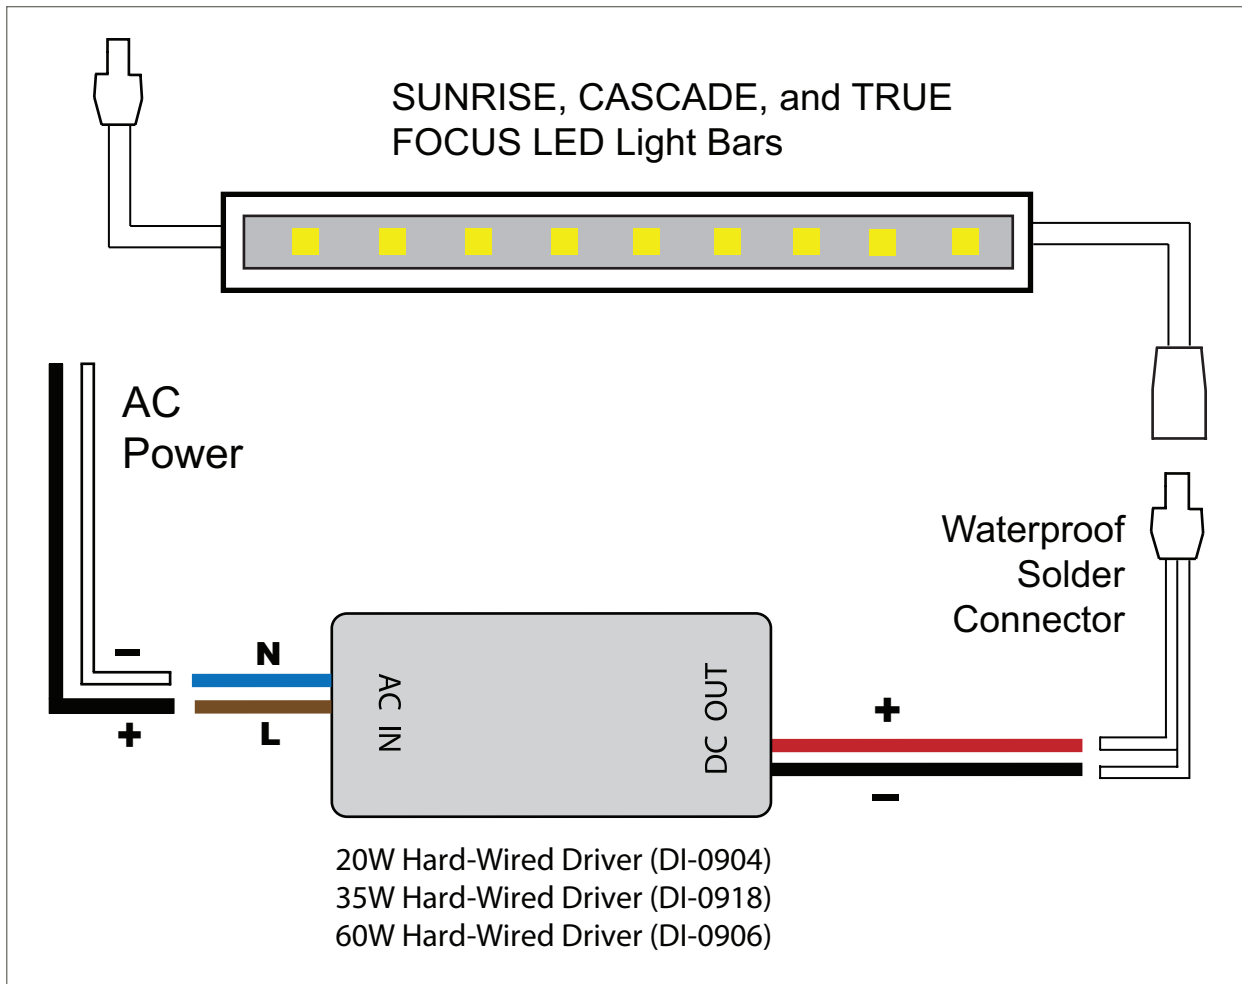

Light Bar to Plug-In Adapter Diagram

Light Bar to Mini Hard-Wired Driver Diagram

Light Bar to Mid-Range Hard-Wired Driver Diagram

Light Bar to 200 Watt Hard-Wired Driver Diagram

True Focus RGB LED Tube to  
Plug-In Adapter Diagram

True Focus RGB LED Tube to  
Mini Hard-Wired Driver Diagram

True Focus RGB LED Tube to Mid-Range Hard-Wired Driver Diagram

True Focus RGB LED Tube to High Wattage Hard-Wired Driver Diagram