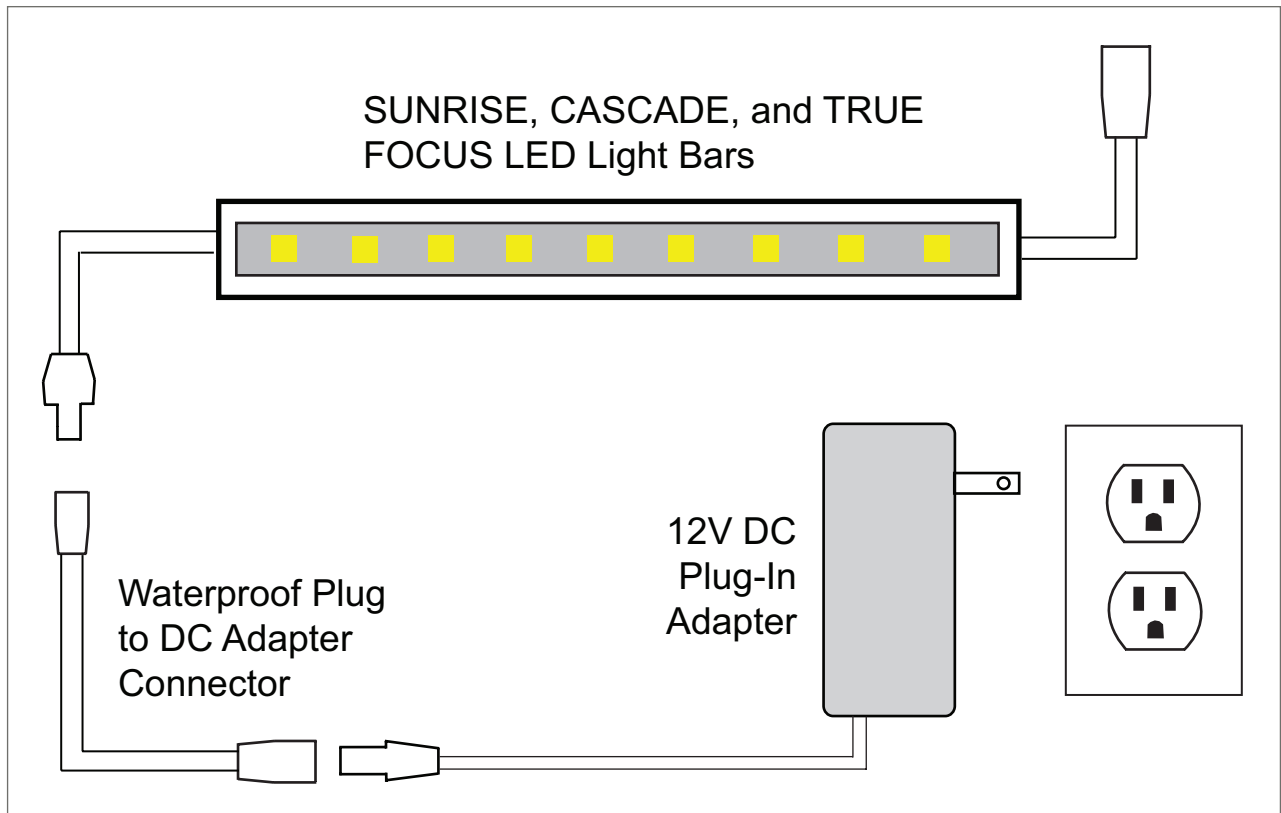

Light Bar to Plug-In Adapter Diagram

Light Bar to Mini Hard-Wired Driver Diagram

Light Bar to Mid-Range Hard-Wired Driver Diagram

Light Bar to 200 Watt Hard-Wired Driver Diagram

True Focus RGB LED Tube to  
Plug-In Adapter Diagram

True Focus RGB LED Tube to  
Mini Hard-Wired Driver Diagram

True Focus RGB LED Tube to Mid-Range Hard-Wired Driver Diagram

True Focus RGB LED Tube to High Wattage Hard-Wired Driver Diagram