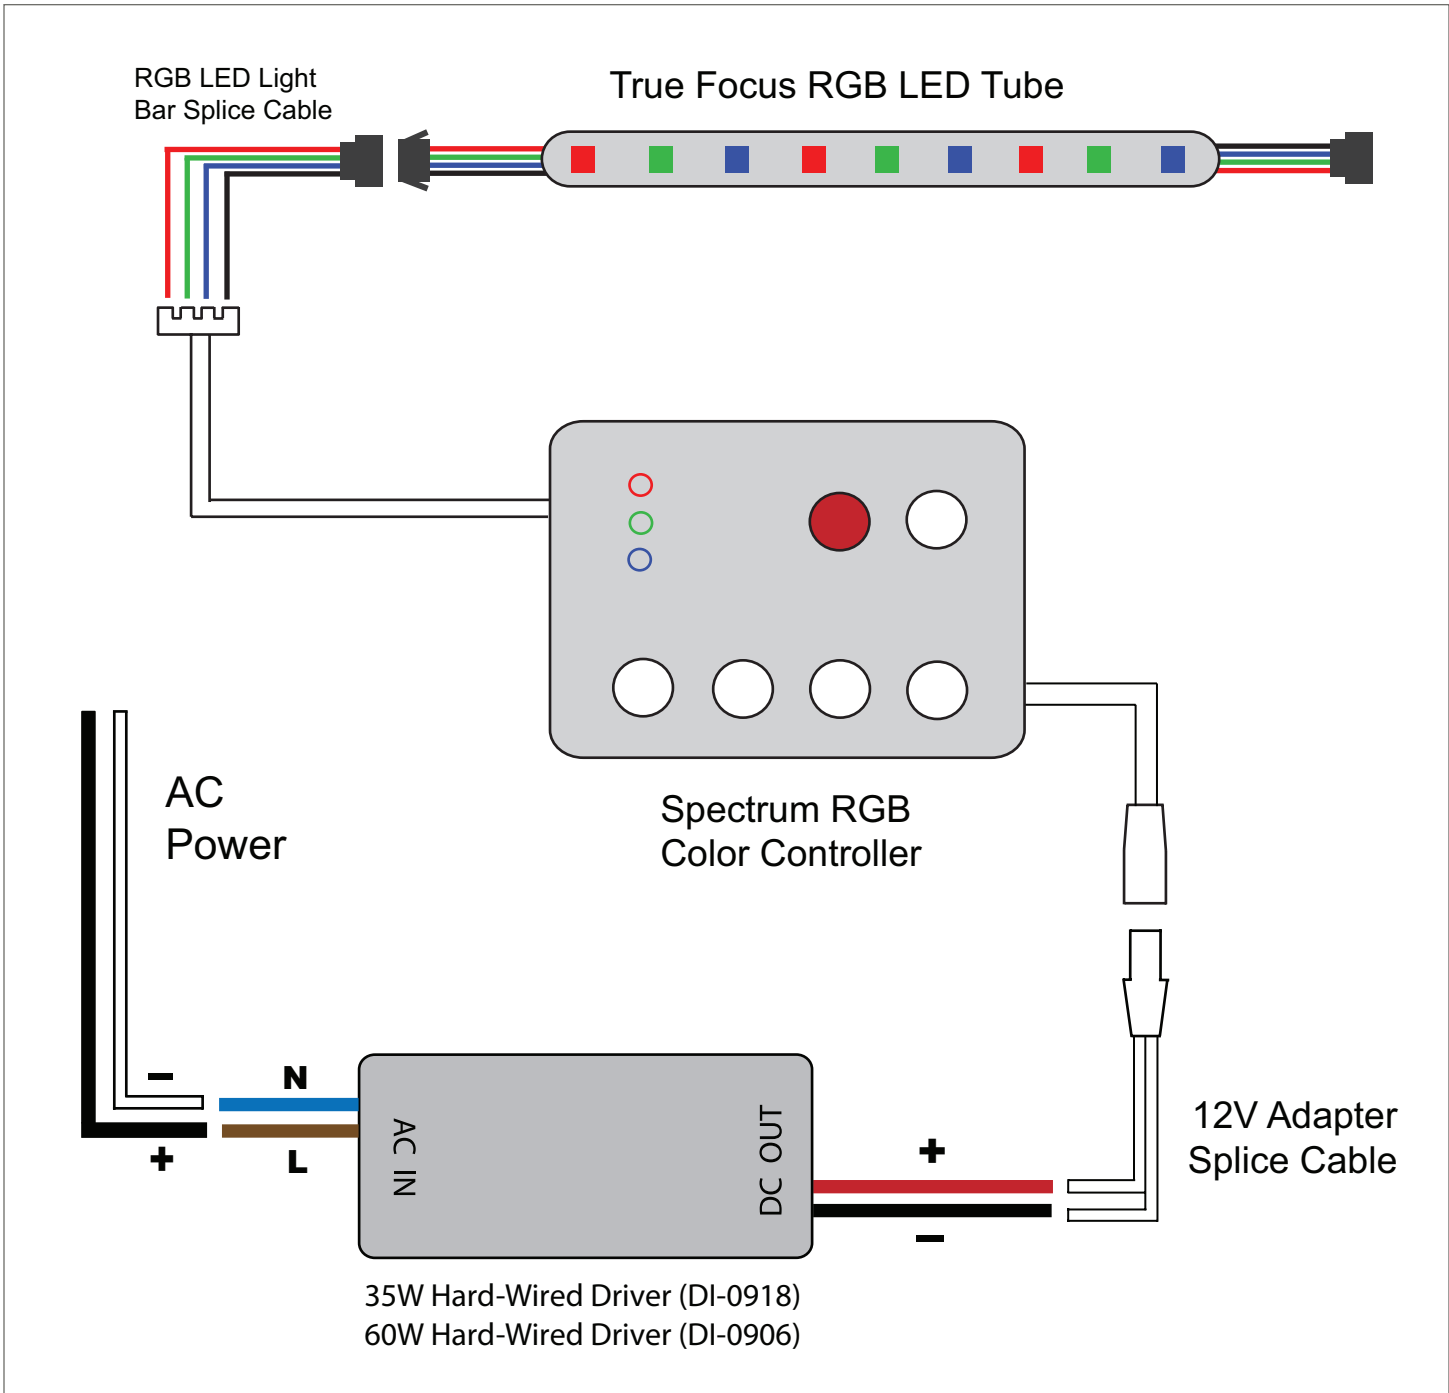

Light Bar to Plug-In Adapter Diagram

Light Bar to Mini Hard-Wired Driver Diagram

Light Bar to Mid-Range Hard-Wired Driver Diagram

Light Bar to 200 Watt Hard-Wired Driver Diagram

True Focus RGB LED Tube to  
Plug-In Adapter Diagram

True Focus RGB LED Tube to  
Mini Hard-Wired Driver Diagram

True Focus RGB LED Tube to Mid-Range Hard-Wired Driver Diagram

True Focus RGB LED Tube to High Wattage Hard-Wired Driver Diagram