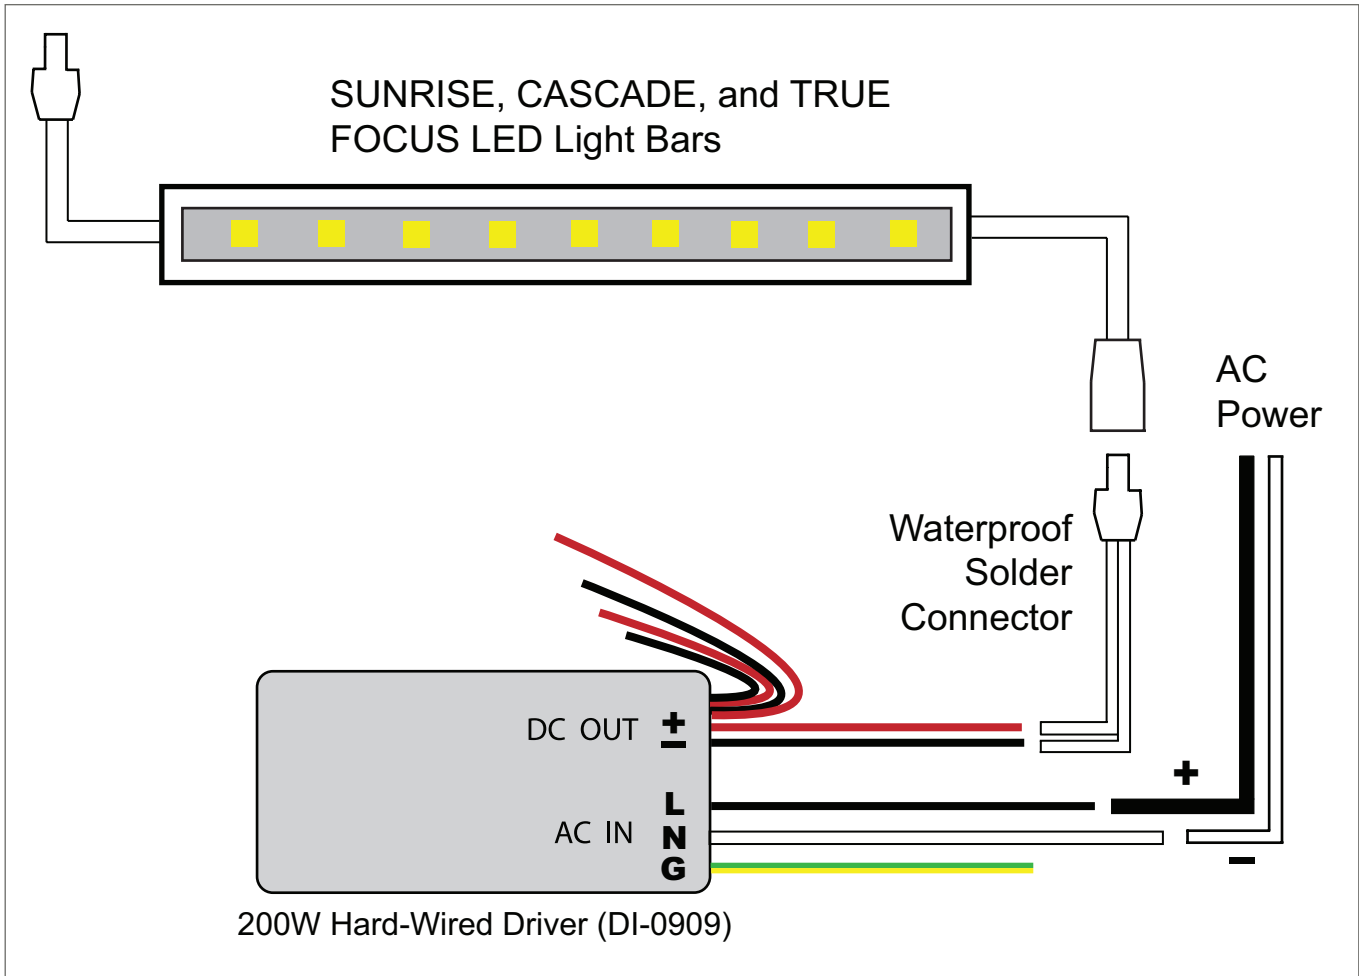

Light Bar to Plug-In Adapter Diagram

Light Bar to Mini Hard-Wired Driver Diagram

Light Bar to Mid-Range Hard-Wired Driver Diagram

Light Bar to 200 Watt Hard-Wired Driver Diagram

True Focus RGB LED Tube to  
Plug-In Adapter Diagram

True Focus RGB LED Tube to  
Mini Hard-Wired Driver Diagram

True Focus RGB LED Tube to Mid-Range Hard-Wired Driver Diagram

True Focus RGB LED Tube to High Wattage Hard-Wired Driver Diagram