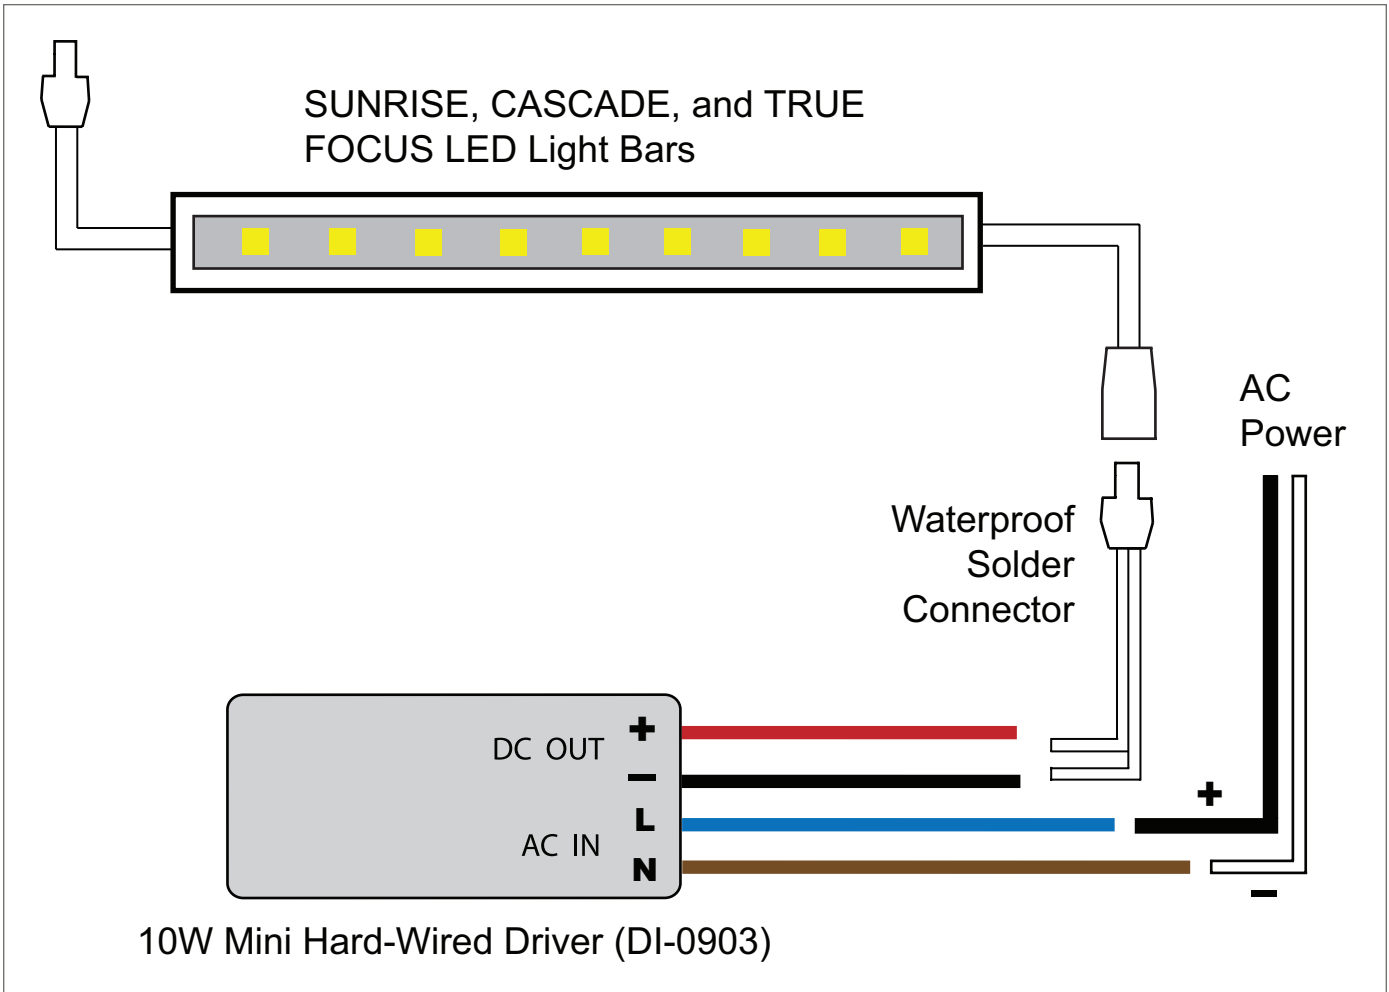

Light Bar to Plug-In Adapter Diagram

Light Bar to Mini Hard-Wired Driver Diagram

Light Bar to Mid-Range Hard-Wired Driver Diagram

Light Bar to 200 Watt Hard-Wired Driver Diagram

True Focus RGB LED Tube to  
Plug-In Adapter Diagram

True Focus RGB LED Tube to  
Mini Hard-Wired Driver Diagram

True Focus RGB LED Tube to Mid-Range Hard-Wired Driver Diagram

True Focus RGB LED Tube to High Wattage Hard-Wired Driver Diagram