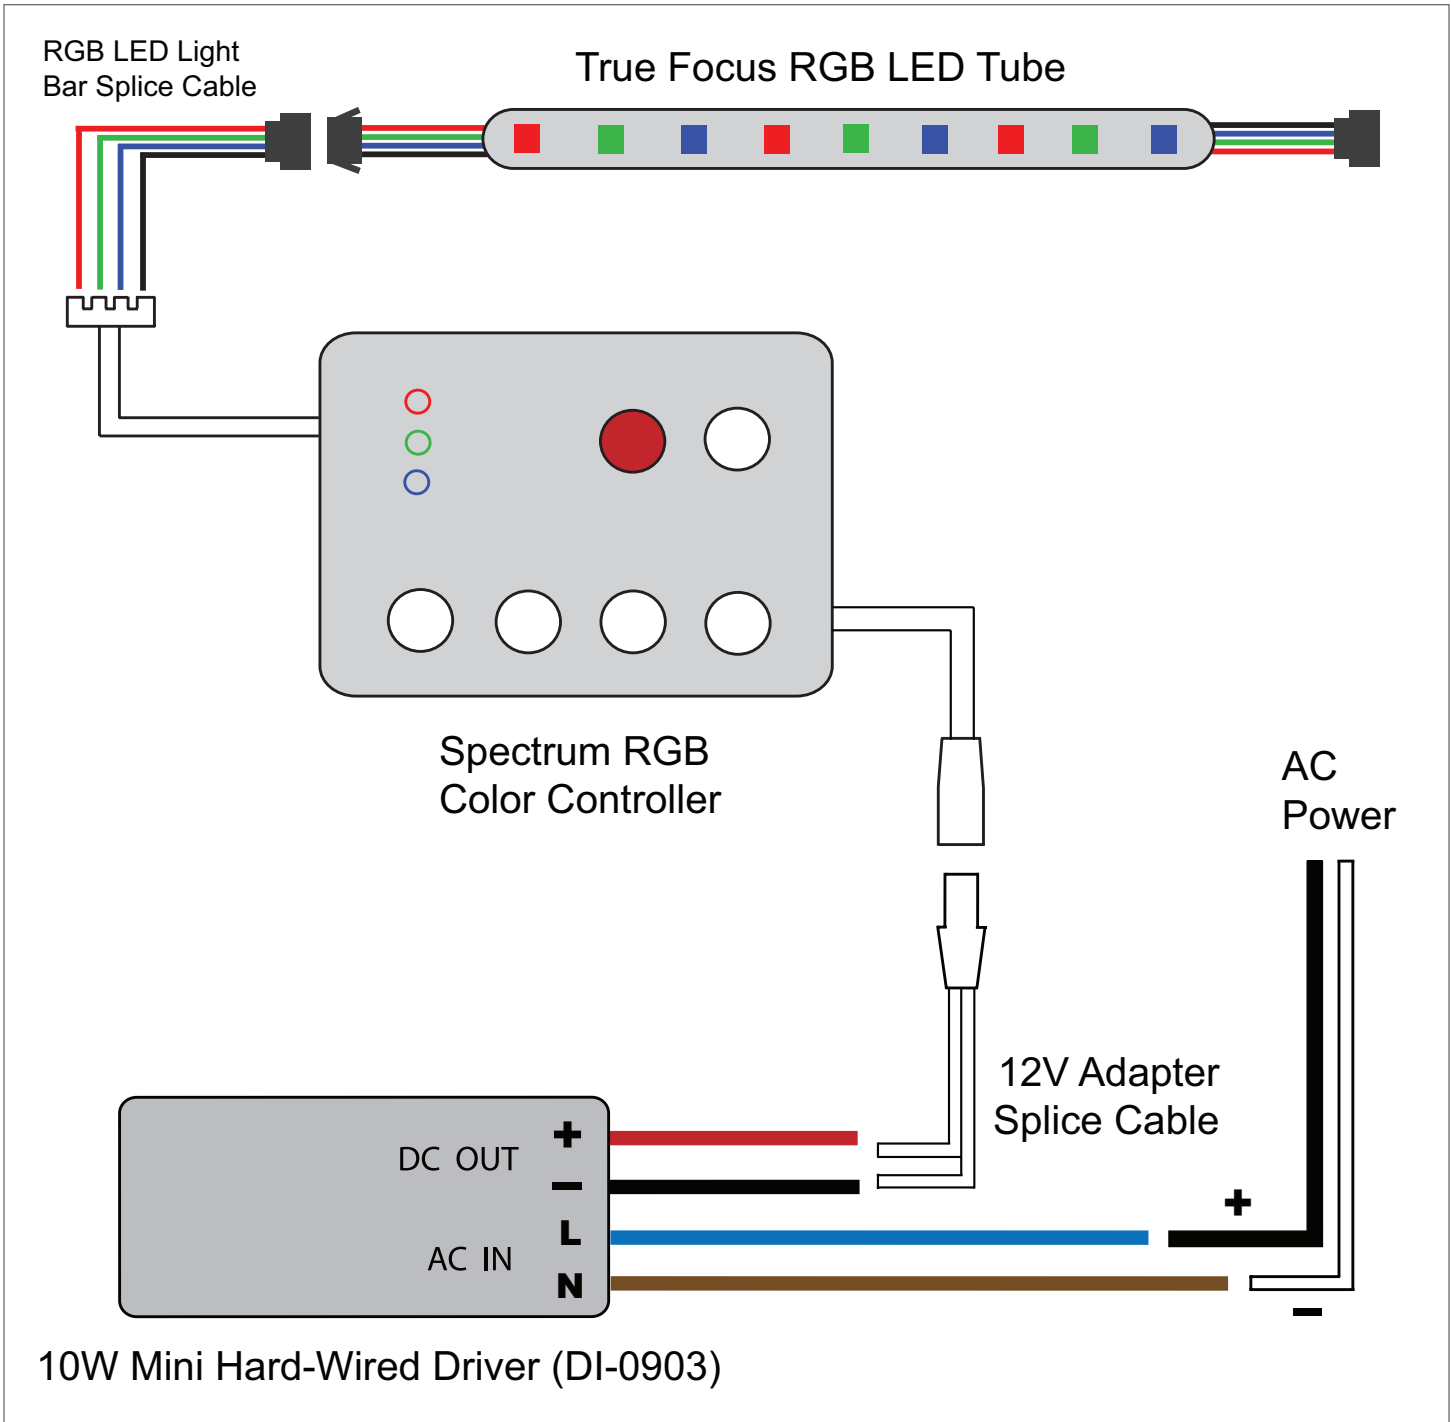

Light Bar to Plug-In Adapter Diagram

Light Bar to Mini Hard-Wired Driver Diagram

Light Bar to Mid-Range Hard-Wired Driver Diagram

Light Bar to 200 Watt Hard-Wired Driver Diagram

True Focus RGB LED Tube to  
Plug-In Adapter Diagram

True Focus RGB LED Tube to  
Mini Hard-Wired Driver Diagram

True Focus RGB LED Tube to Mid-Range Hard-Wired Driver Diagram

True Focus RGB LED Tube to High Wattage Hard-Wired Driver Diagram