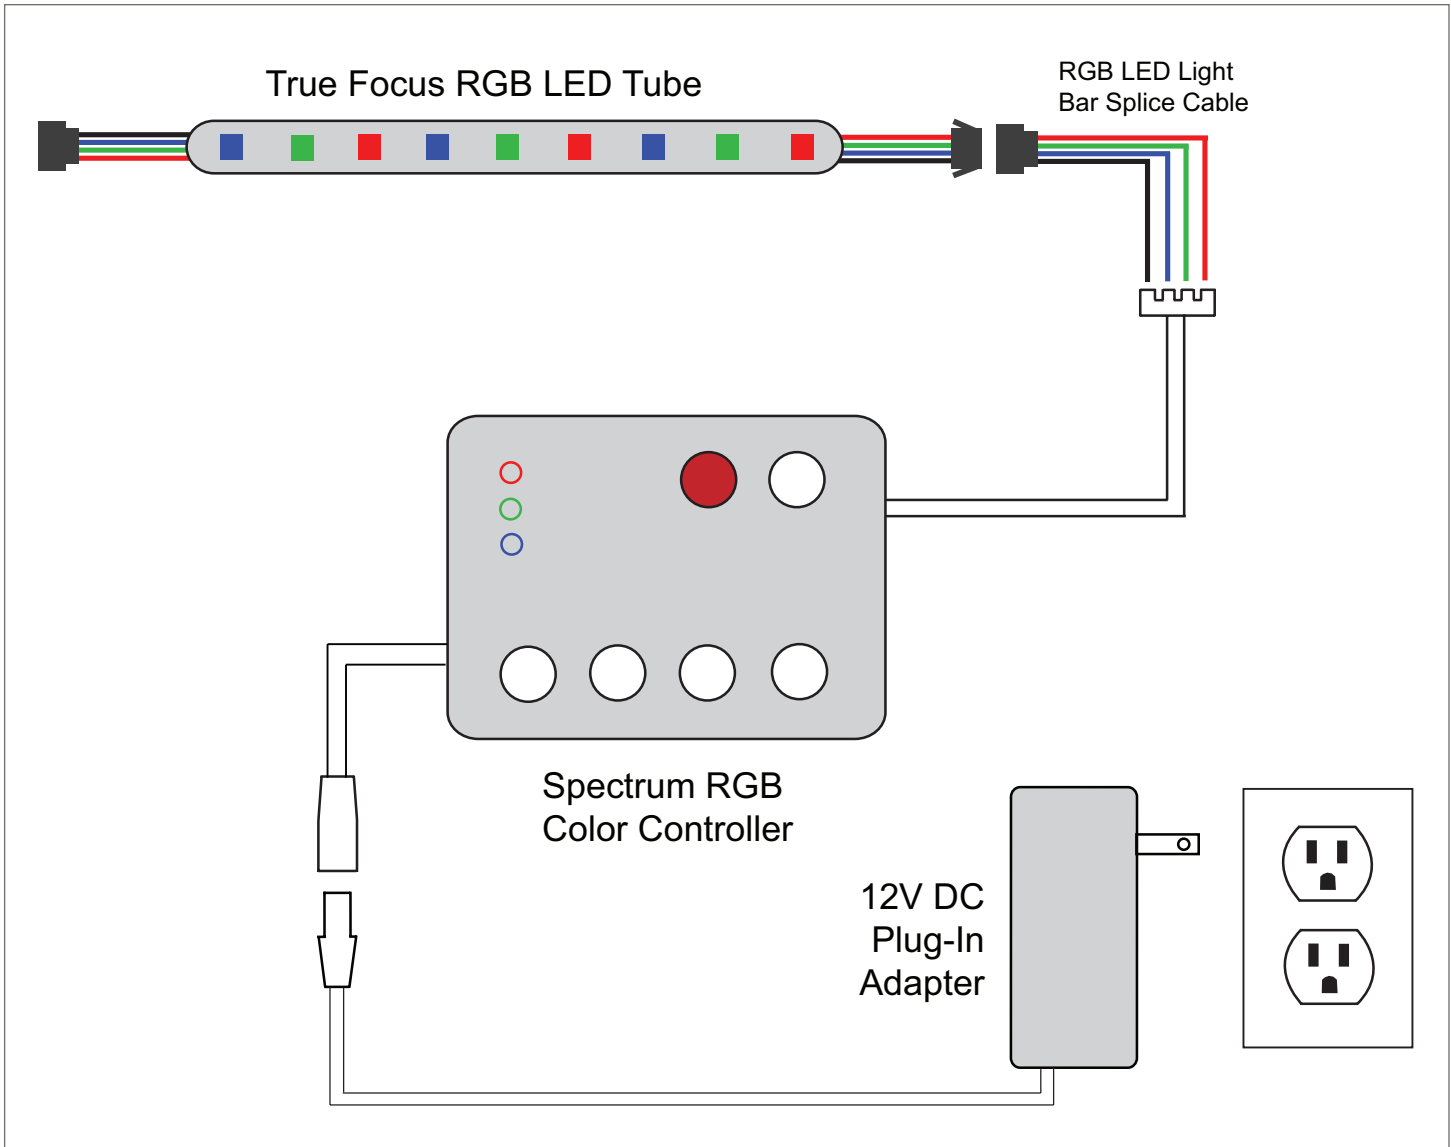

Light Bar to Plug-In Adapter Diagram

Light Bar to Mini Hard-Wired Driver Diagram

Light Bar to Mid-Range Hard-Wired Driver Diagram

Light Bar to 200 Watt Hard-Wired Driver Diagram

True Focus RGB LED Tube to  
Plug-In Adapter Diagram

True Focus RGB LED Tube to  
Mini Hard-Wired Driver Diagram

True Focus RGB LED Tube to Mid-Range Hard-Wired Driver Diagram

True Focus RGB LED Tube to High Wattage Hard-Wired Driver Diagram