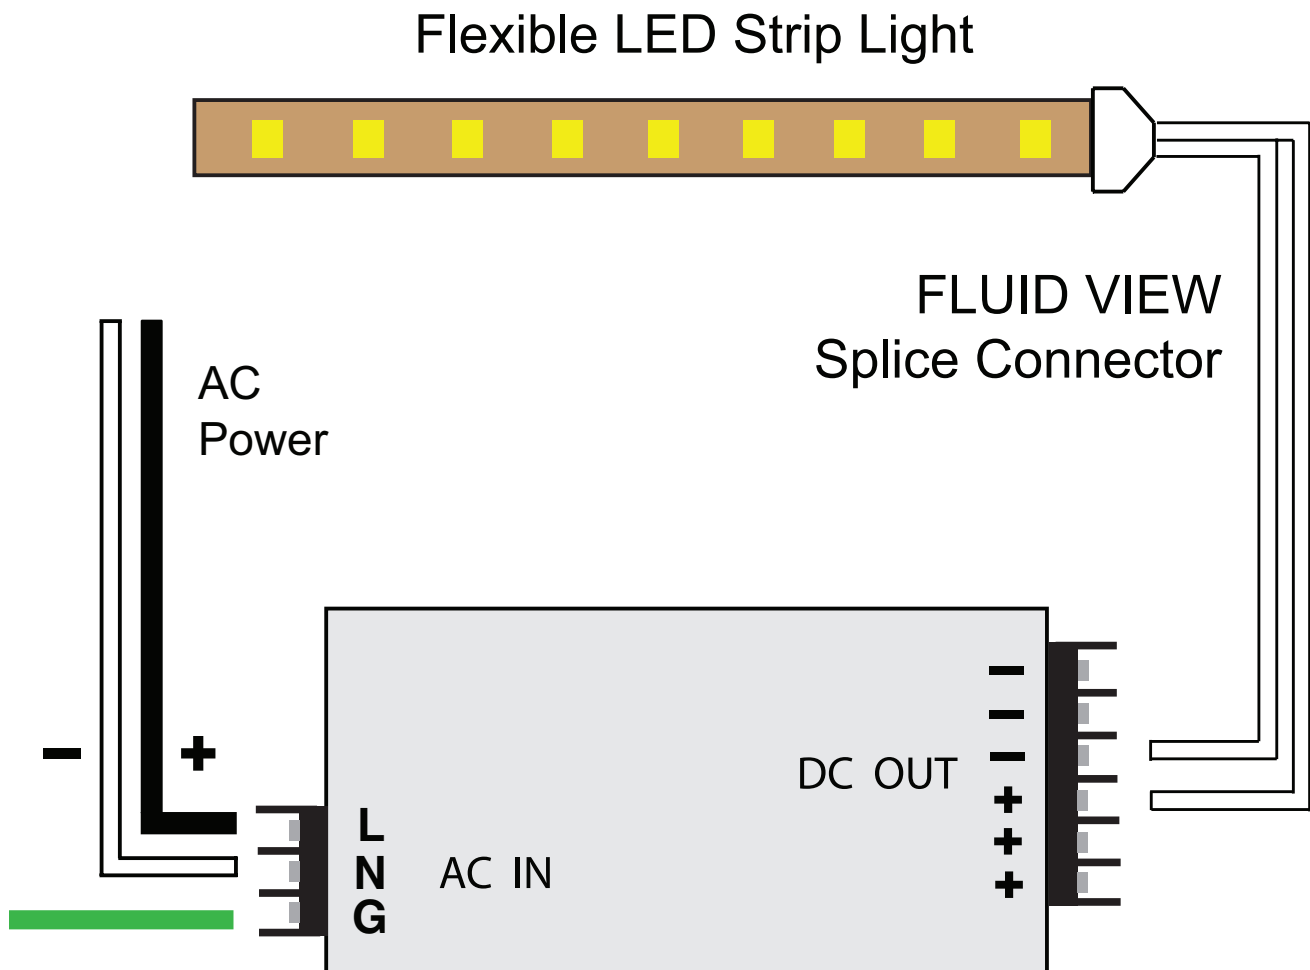

FLUID VIEW and BLAZE Strip Light
to Plug-In Adapter Diagram

FLUID VIEW and BLAZE Strip Light
to Mini Hard-Wired Driver Diagram

FLUID VIEW and BLAZE Strip Light to
Mid-Range Hard-Wired Driver Diagram

FLUID VIEW and BLAZE Strip Light to High Wattage Hard-Wired Driver Diagram

25 Watt / 300 Watt / 600 Watt Diode LED Indoor
Hard-Wired Dimmable Driver Wiring Diagram

- 25W Mini Hard-Wired Driver (DI-0939)
- 300W Hard-Wired Driver (DI-0928)
- 600W Hard-Wired Driver (DI-0929)

20 Watt Diode LED Mini Indoor Hard-Wired Dimmable Driver Wiring Diagram

Diode LED 60W / 100W / 300W Indoor/Outdoor
Dimmable Driver Wiring Diagram

Diode LED 200W Indoor/Outdoor
Dimmable Driver Wiring Diagram