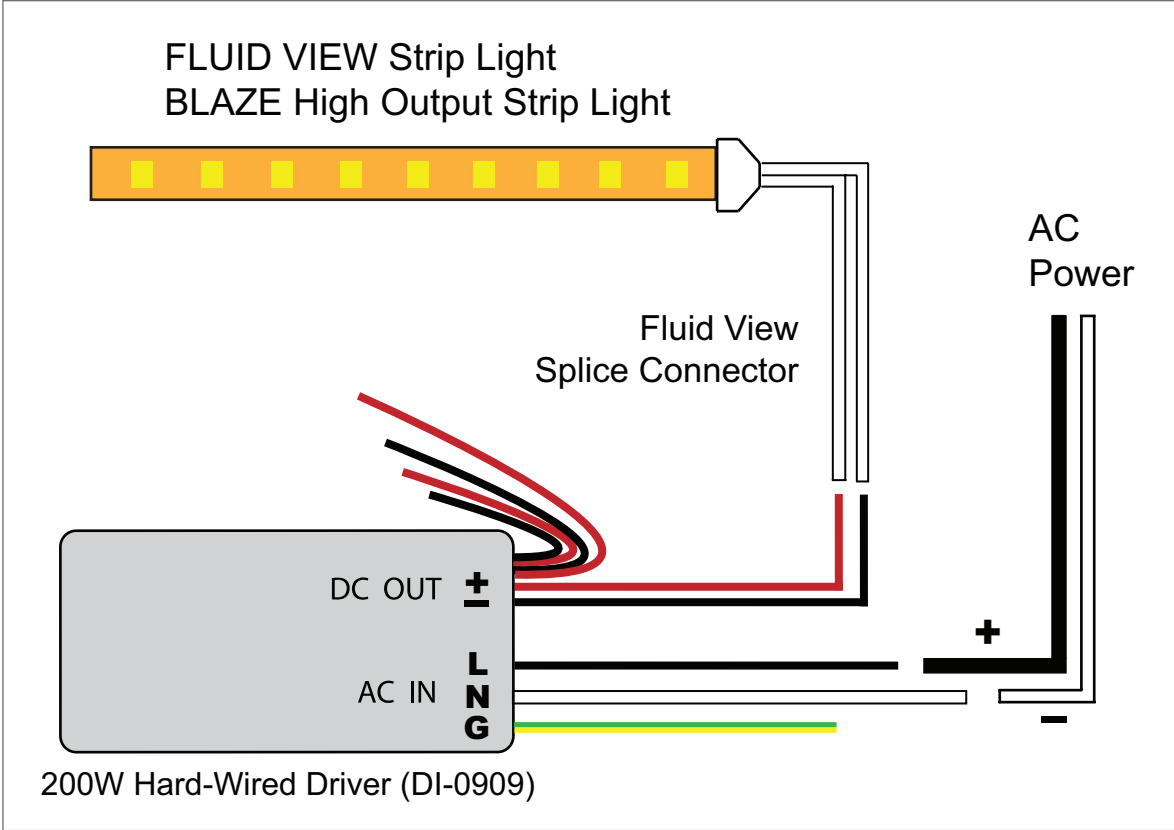

FLUID VIEW and BLAZE Strip Light
to Plug-In Adapter Diagram

FLUID VIEW and BLAZE Strip Light
to Mini Hard-Wired Driver Diagram

FLUID VIEW and BLAZE Strip Light to
Mid-Range Hard-Wired Driver Diagram

FLUID VIEW and BLAZE Strip Light to High Wattage Hard-Wired Driver Diagram

25 Watt / 300 Watt / 600 Watt Diode LED Indoor
Hard-Wired Dimmable Driver Wiring Diagram

- 25W Mini Hard-Wired Driver (DI-0939)
- 300W Hard-Wired Driver (DI-0928)
- 600W Hard-Wired Driver (DI-0929)

20 Watt Diode LED Mini Indoor Hard-Wired Dimmable Driver Wiring Diagram

Diode LED 60W / 100W / 300W Indoor/Outdoor
Dimmable Driver Wiring Diagram

Diode LED 200W Indoor/Outdoor
Dimmable Driver Wiring Diagram