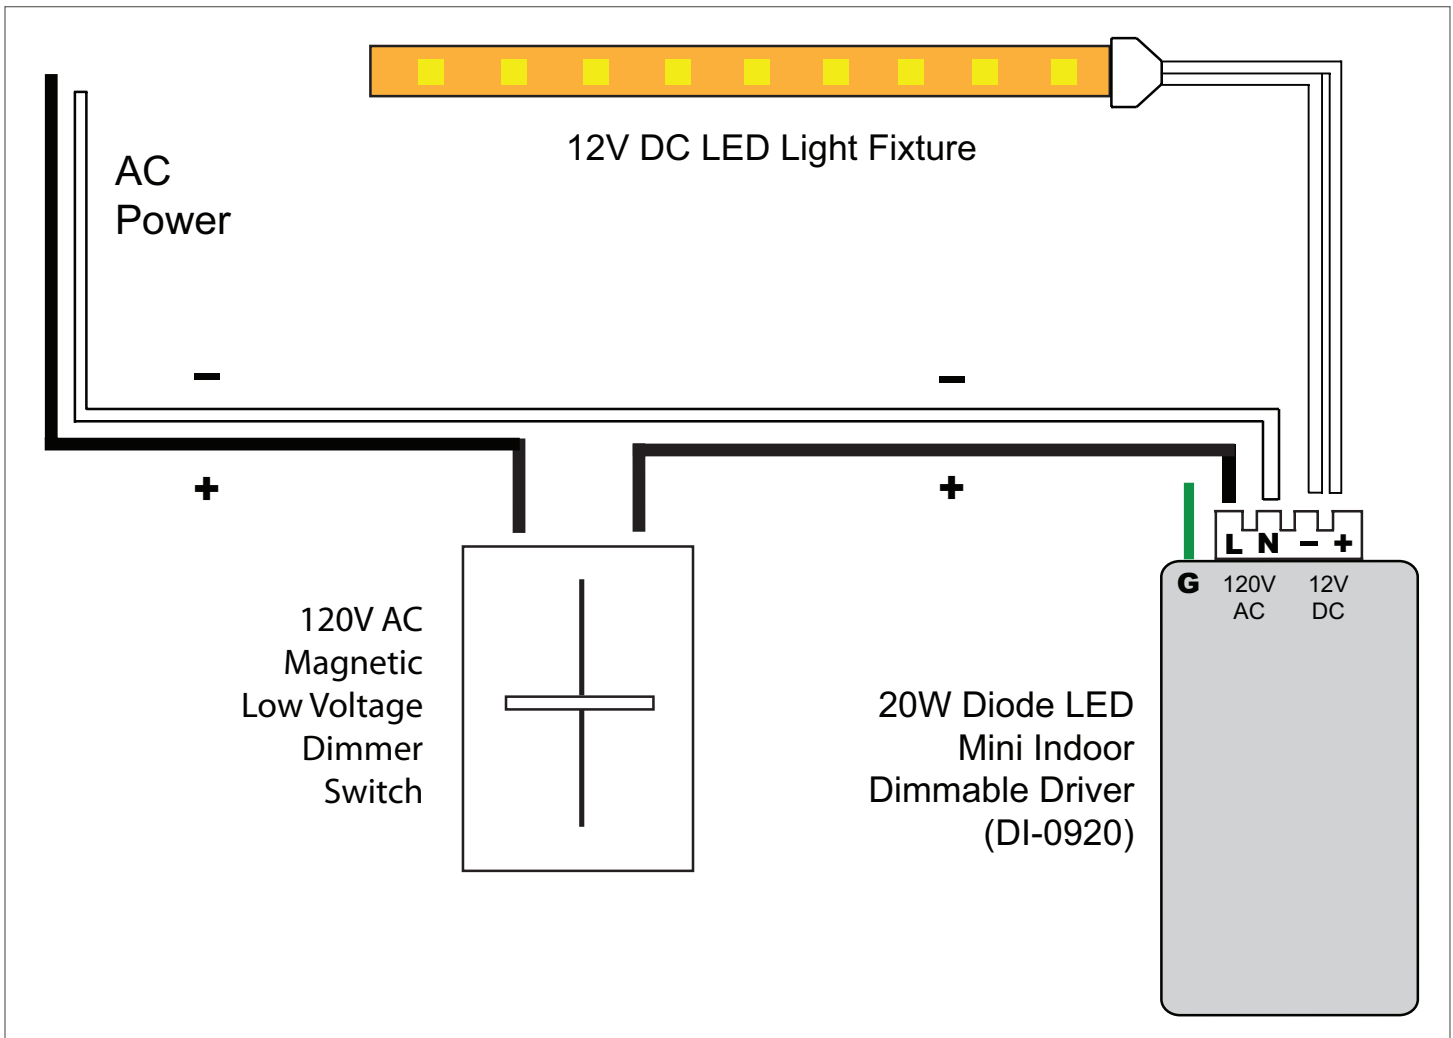

FLUID VIEW and BLAZE Strip Light
to Plug-In Adapter Diagram

FLUID VIEW and BLAZE Strip Light
to Mini Hard-Wired Driver Diagram

FLUID VIEW and BLAZE Strip Light to
Mid-Range Hard-Wired Driver Diagram

FLUID VIEW and BLAZE Strip Light to High Wattage Hard-Wired Driver Diagram

25 Watt / 300 Watt / 600 Watt Diode LED Indoor
Hard-Wired Dimmable Driver Wiring Diagram

- 25W Mini Hard-Wired Driver (DI-0939)
- 300W Hard-Wired Driver (DI-0928)
- 600W Hard-Wired Driver (DI-0929)

20 Watt Diode LED Mini Indoor Hard-Wired Dimmable Driver Wiring Diagram

Diode LED 60W / 100W / 300W Indoor/Outdoor
Dimmable Driver Wiring Diagram

Diode LED 200W Indoor/Outdoor
Dimmable Driver Wiring Diagram