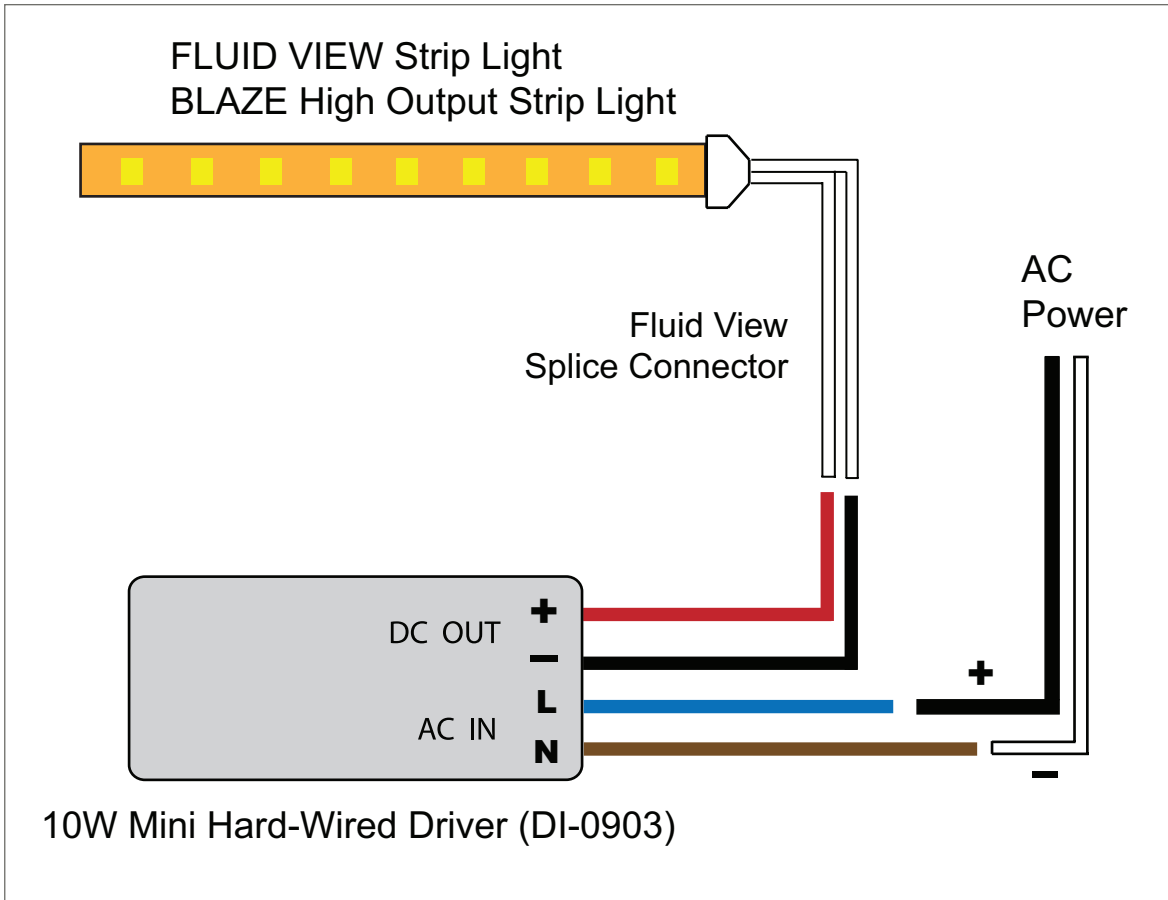

FLUID VIEW and BLAZE Strip Light
to Plug-In Adapter Diagram

FLUID VIEW and BLAZE Strip Light
to Mini Hard-Wired Driver Diagram

FLUID VIEW and BLAZE Strip Light to
Mid-Range Hard-Wired Driver Diagram

FLUID VIEW and BLAZE Strip Light to High Wattage Hard-Wired Driver Diagram

25 Watt / 300 Watt / 600 Watt Diode LED Indoor
Hard-Wired Dimmable Driver Wiring Diagram

- 25W Mini Hard-Wired Driver (DI-0939)
- 300W Hard-Wired Driver (DI-0928)
- 600W Hard-Wired Driver (DI-0929)

20 Watt Diode LED Mini Indoor Hard-Wired Dimmable Driver Wiring Diagram