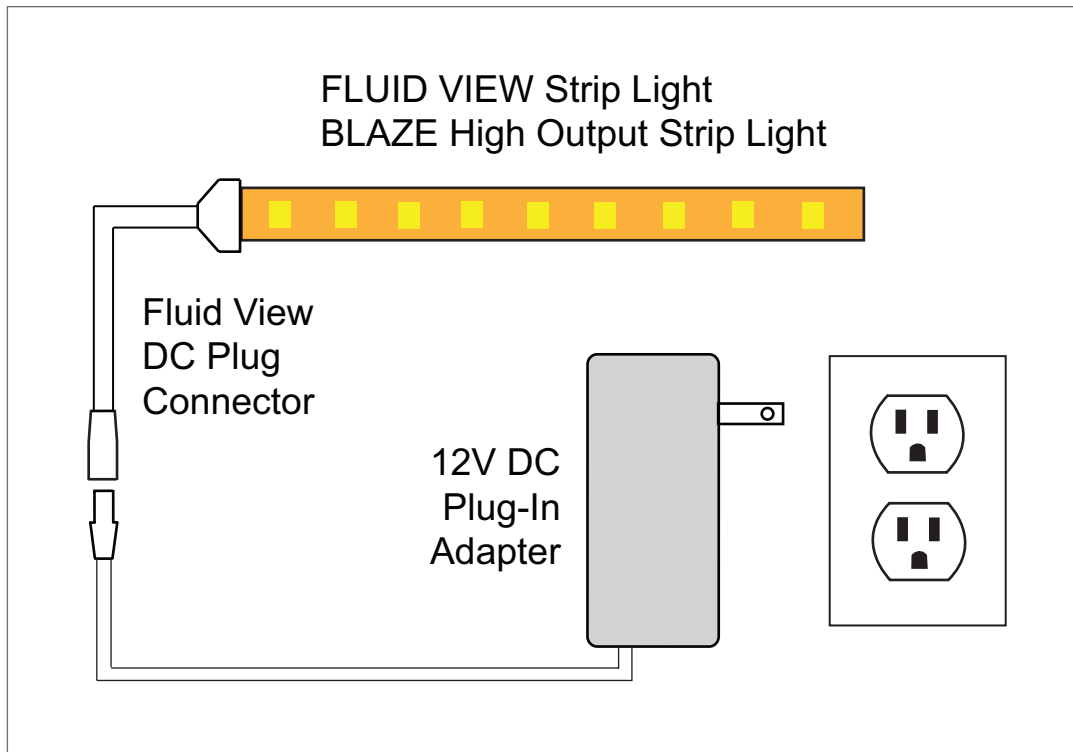

FLUID VIEW and BLAZE Strip Light
to Plug-In Adapter Diagram

FLUID VIEW and BLAZE Strip Light
to Mini Hard-Wired Driver Diagram

FLUID VIEW and BLAZE Strip Light to
Mid-Range Hard-Wired Driver Diagram

FLUID VIEW and BLAZE Strip Light to High Wattage Hard-Wired Driver Diagram

25 Watt / 300 Watt / 600 Watt Diode LED Indoor
Hard-Wired Dimmable Driver Wiring Diagram

- 25W Mini Hard-Wired Driver (DI-0939)
- 300W Hard-Wired Driver (DI-0928)
- 600W Hard-Wired Driver (DI-0929)

20 Watt Diode LED Mini Indoor Hard-Wired Dimmable Driver Wiring Diagram

Diode LED 60W / 100W / 300W Indoor/Outdoor
Dimmable Driver Wiring Diagram

Diode LED 200W Indoor/Outdoor
Dimmable Driver Wiring Diagram