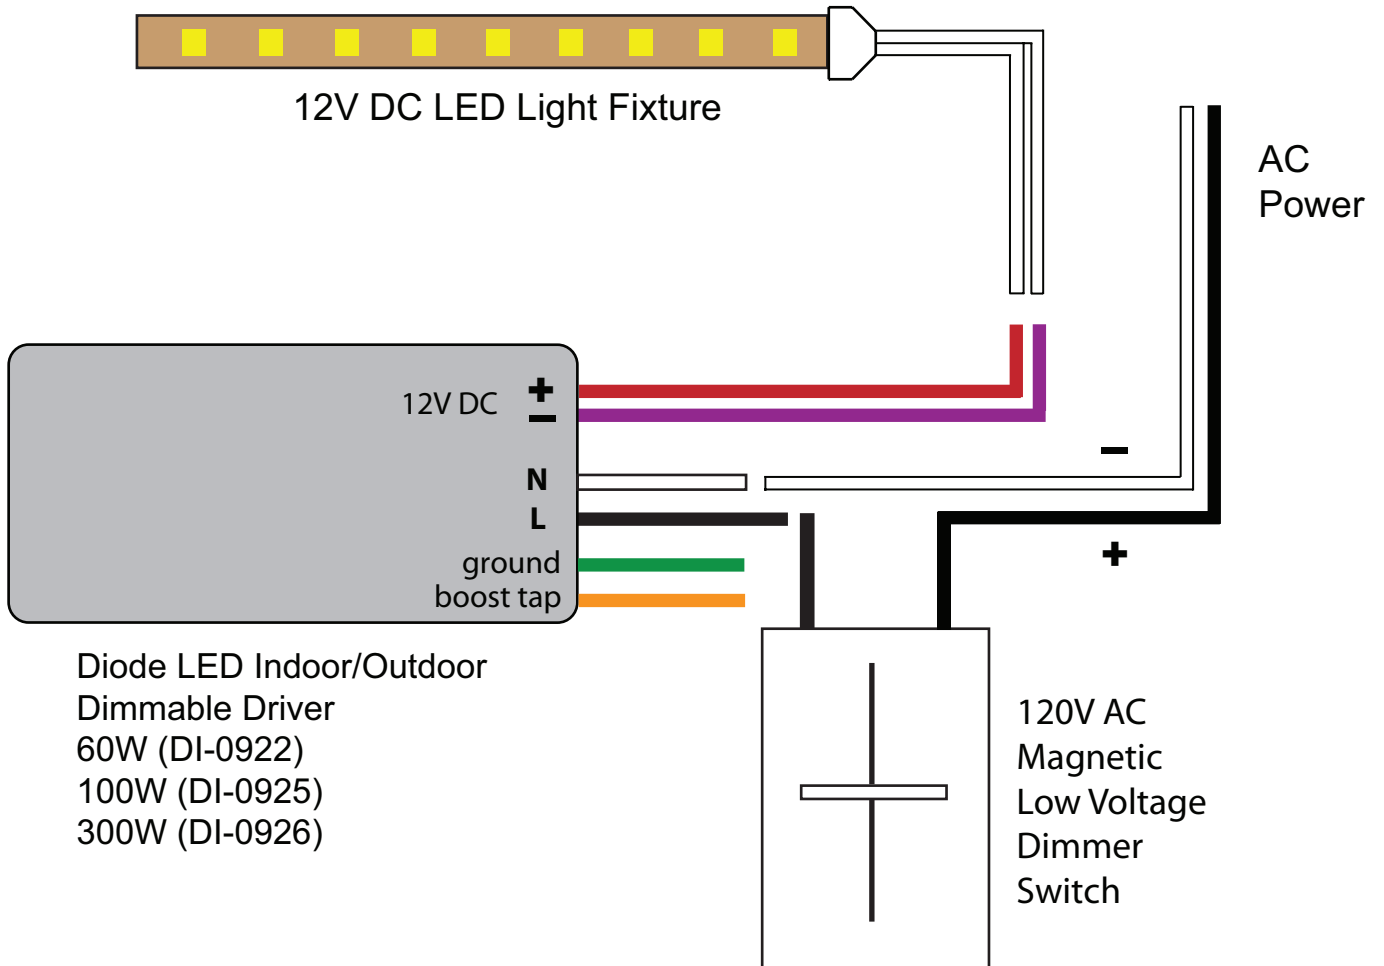

25 Watt / 300 Watt / 600 Watt Diode LED Indoor
Hard-Wired Dimmable Driver Wiring Diagram

- 25W Mini Hard-Wired Driver (DI-0939)
- 300W Hard-Wired Driver (DI-0928)
- 600W Hard-Wired Driver (DI-0929)

20 Watt Diode LED Mini Indoor Hard-Wired Dimmable Driver Wiring Diagram

Diode LED 60W / 100W / 300W Indoor/Outdoor
Dimmable Driver Wiring Diagram

Diode LED 200W Indoor/Outdoor
Dimmable Driver Wiring Diagram