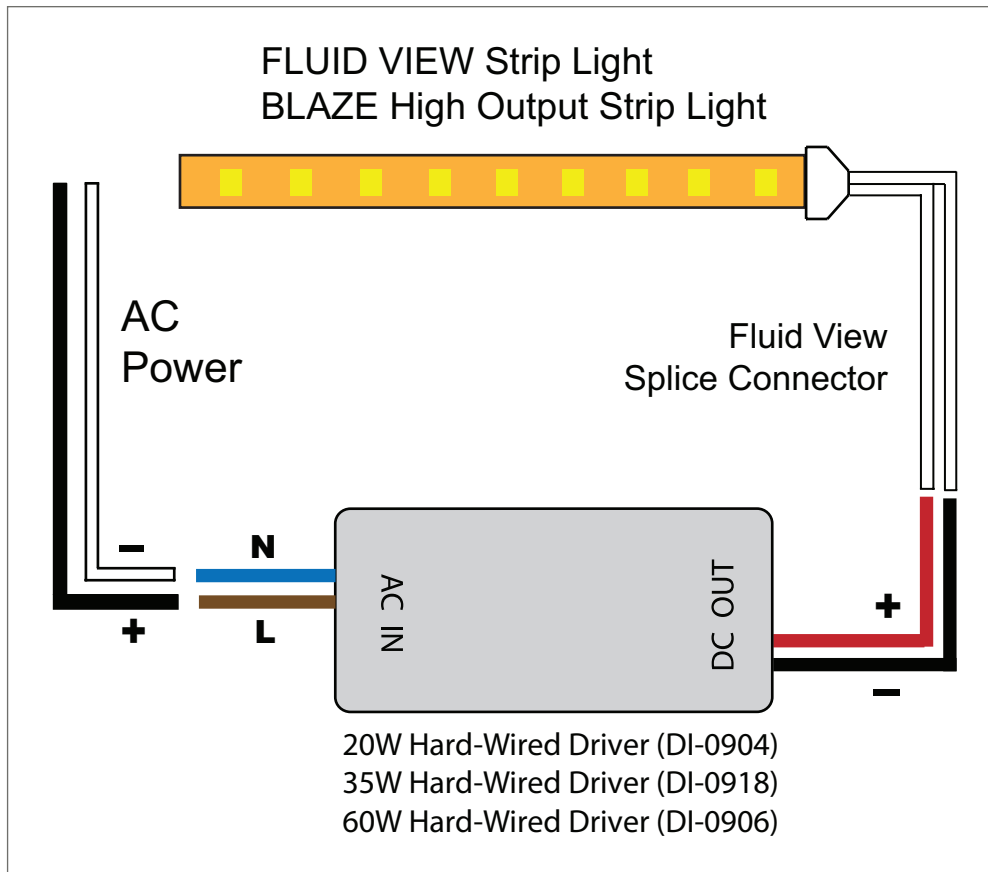

FLUID VIEW and BLAZE Strip Light
to Plug-In Adapter Diagram

FLUID VIEW and BLAZE Strip Light
to Mini Hard-Wired Driver Diagram

FLUID VIEW and BLAZE Strip Light to
Mid-Range Hard-Wired Driver Diagram

FLUID VIEW and BLAZE Strip Light to High Wattage Hard-Wired Driver Diagram

25 Watt / 300 Watt / 600 Watt Diode LED Indoor
Hard-Wired Dimmable Driver Wiring Diagram

- 25W Mini Hard-Wired Driver (DI-0939)
- 300W Hard-Wired Driver (DI-0928)
- 600W Hard-Wired Driver (DI-0929)

20 Watt Diode LED Mini Indoor Hard-Wired Dimmable Driver Wiring Diagram