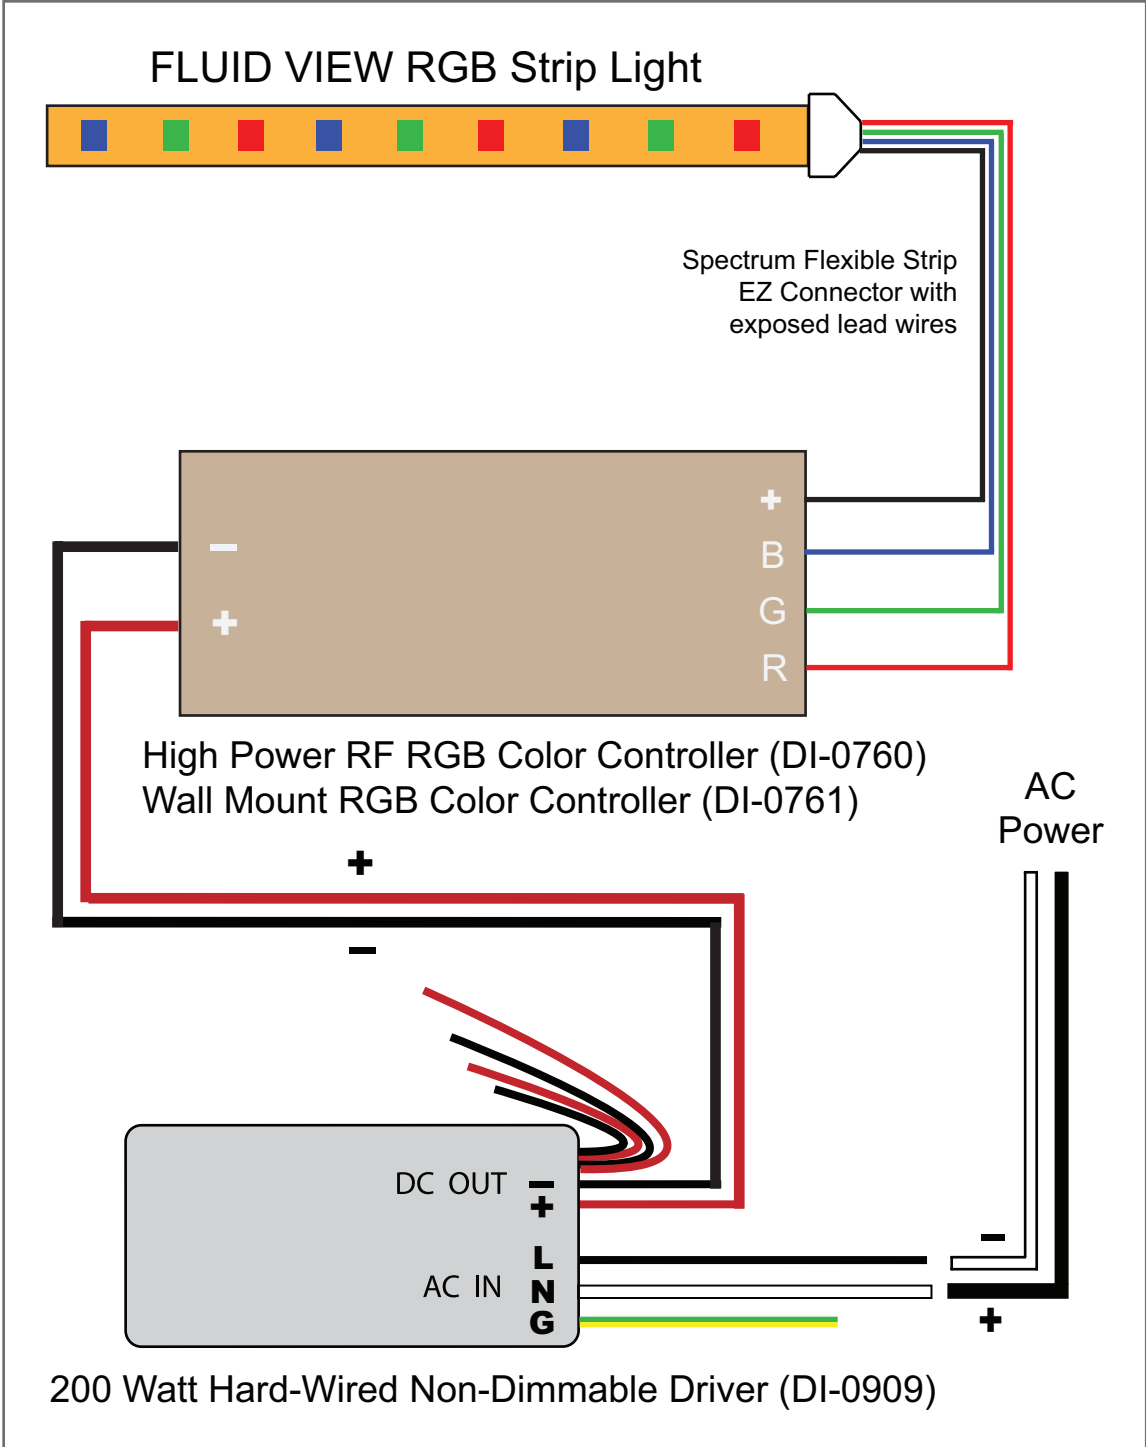

FLUID VIEW RGB Strip to RGB Color Controller
to Plug-In Adapter Wiring Diagram

FLUID VIEW RGB Strip to RGB Color Controller to
Hard-Wired Non-Dimmable Driver Wiring Diagram

FLUID VIEW RGB Strip to RGB Color Controller to
 Hard-Wired Non-Dimmable Driver Wiring Diagram

FLUID VIEW RGB Strip to RGB Color Controller to
Hard-Wired Non-Dimmable Driver Wiring Diagram

200 Watt Hard-Wired Non-Dimmable Driver (DI-0909)