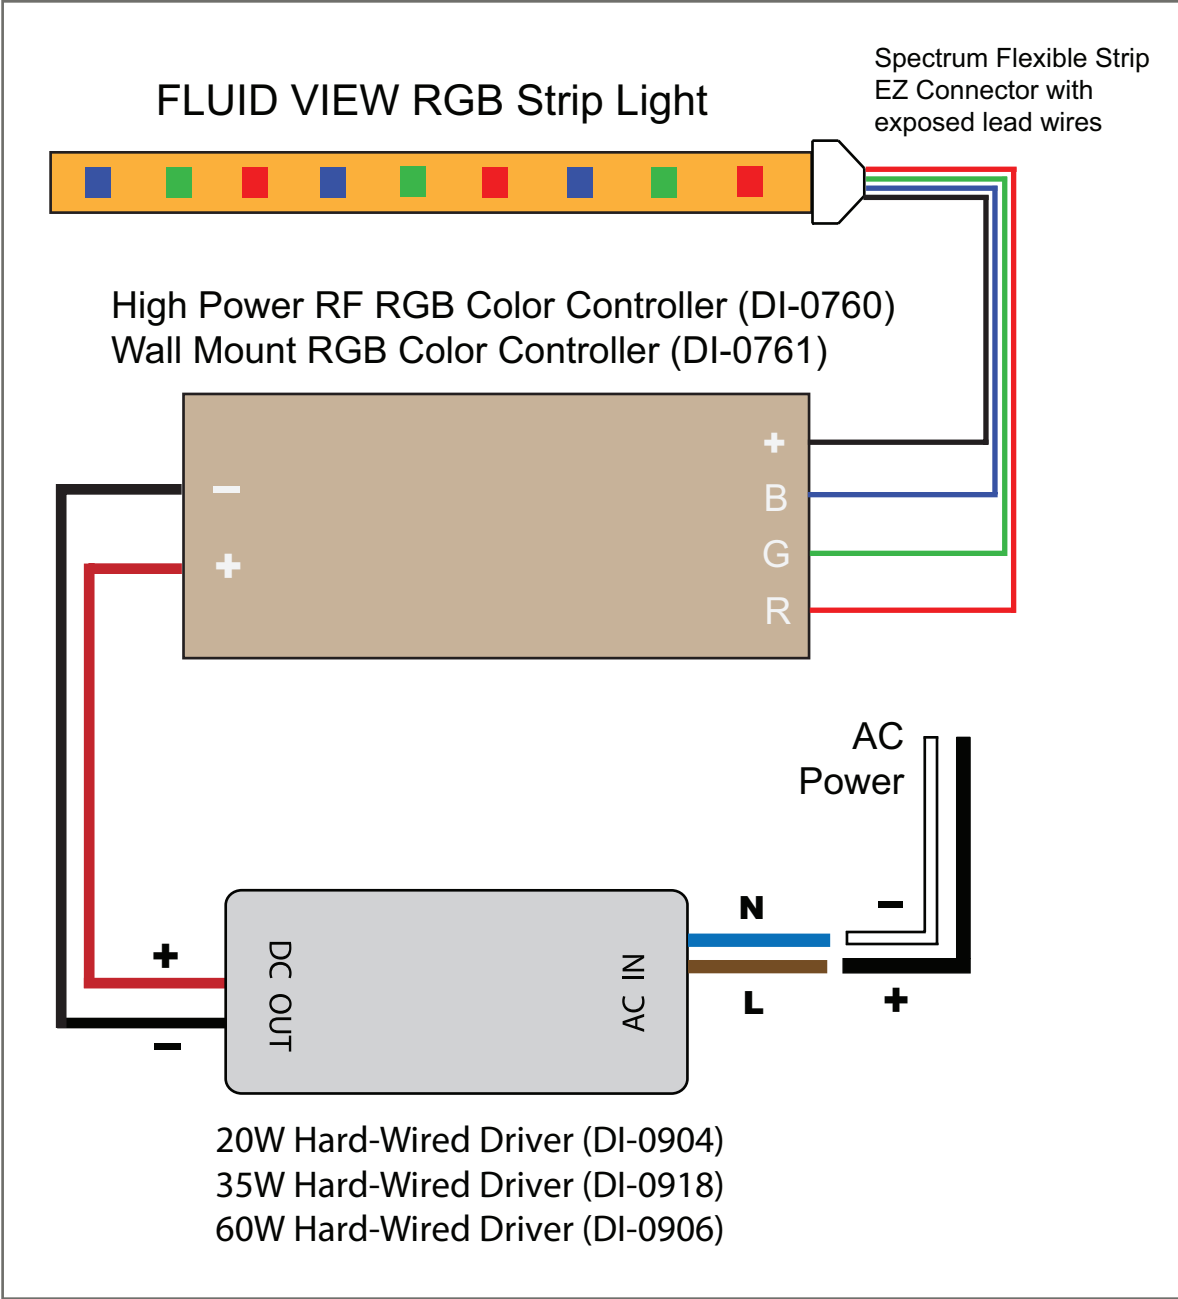

FLUID VIEW RGB Strip to RGB Color Controller
to Plug-In Adapter Wiring Diagram

FLUID VIEW RGB Strip to RGB Color Controller to
Hard-Wired Non-Dimmable Driver Wiring Diagram

FLUID VIEW RGB Strip to RGB Color Controller to
 Hard-Wired Non-Dimmable Driver Wiring Diagram

FLUID VIEW RGB Strip to RGB Color Controller to
Hard-Wired Non-Dimmable Driver Wiring Diagram

200 Watt Hard-Wired Non-Dimmable Driver (DI-0909)