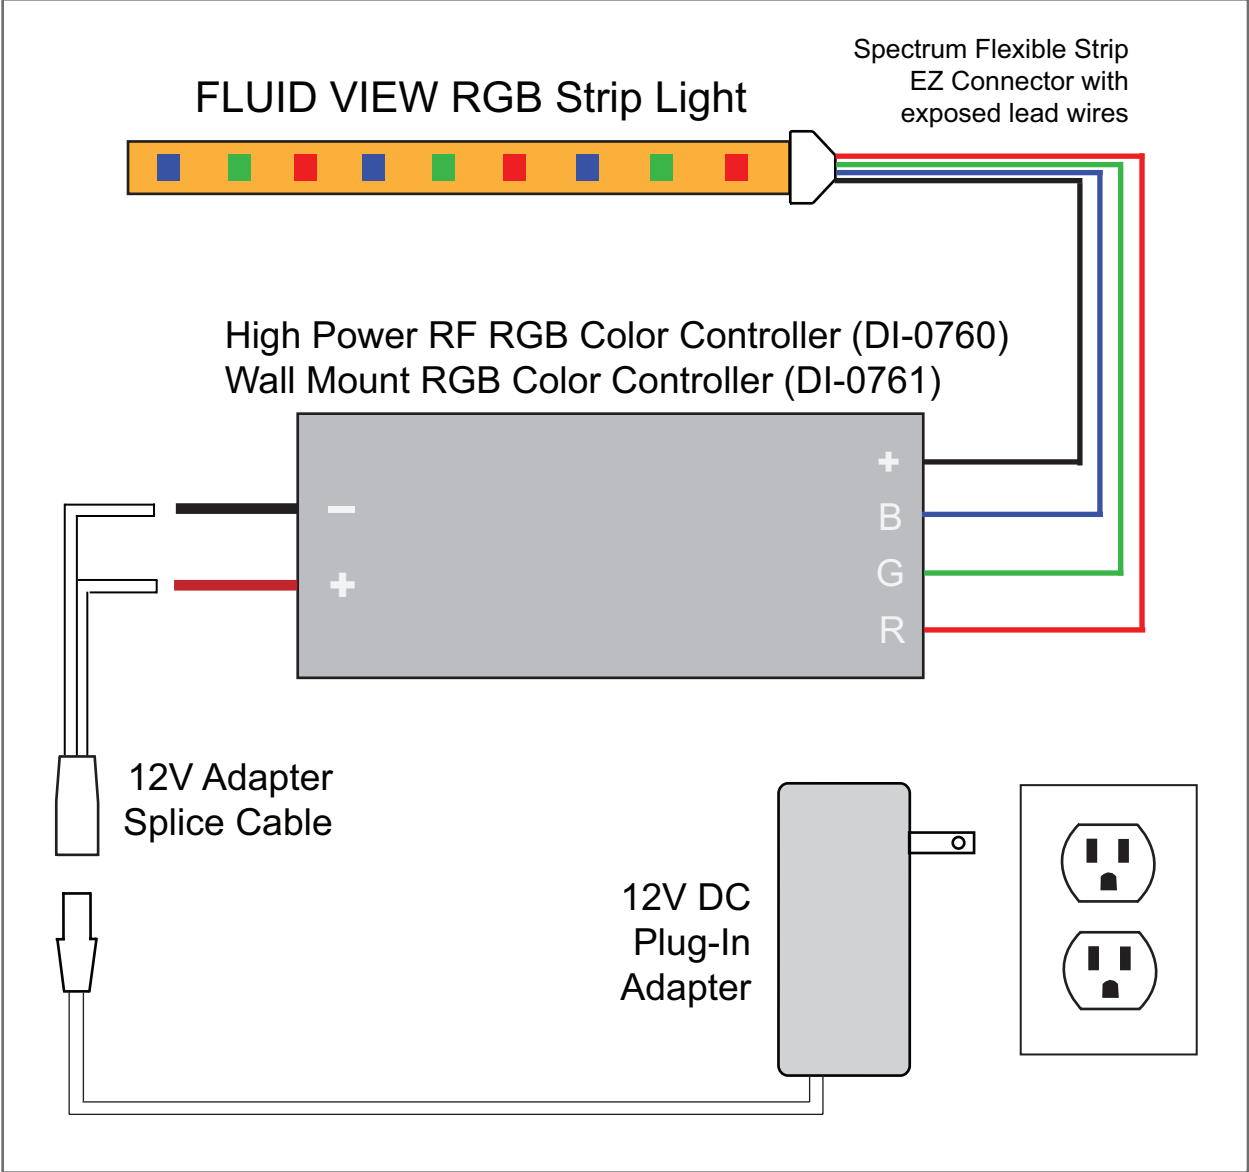

FLUID VIEW RGB Strip to RGB Color Controller
to Plug-In Adapter Wiring Diagram

FLUID VIEW RGB Strip to RGB Color Controller to
Hard-Wired Non-Dimmable Driver Wiring Diagram

FLUID VIEW RGB Strip to RGB Color Controller to
 Hard-Wired Non-Dimmable Driver Wiring Diagram

FLUID VIEW RGB Strip to RGB Color Controller to
Hard-Wired Non-Dimmable Driver Wiring Diagram

200 Watt Hard-Wired Non-Dimmable Driver (DI-0909)