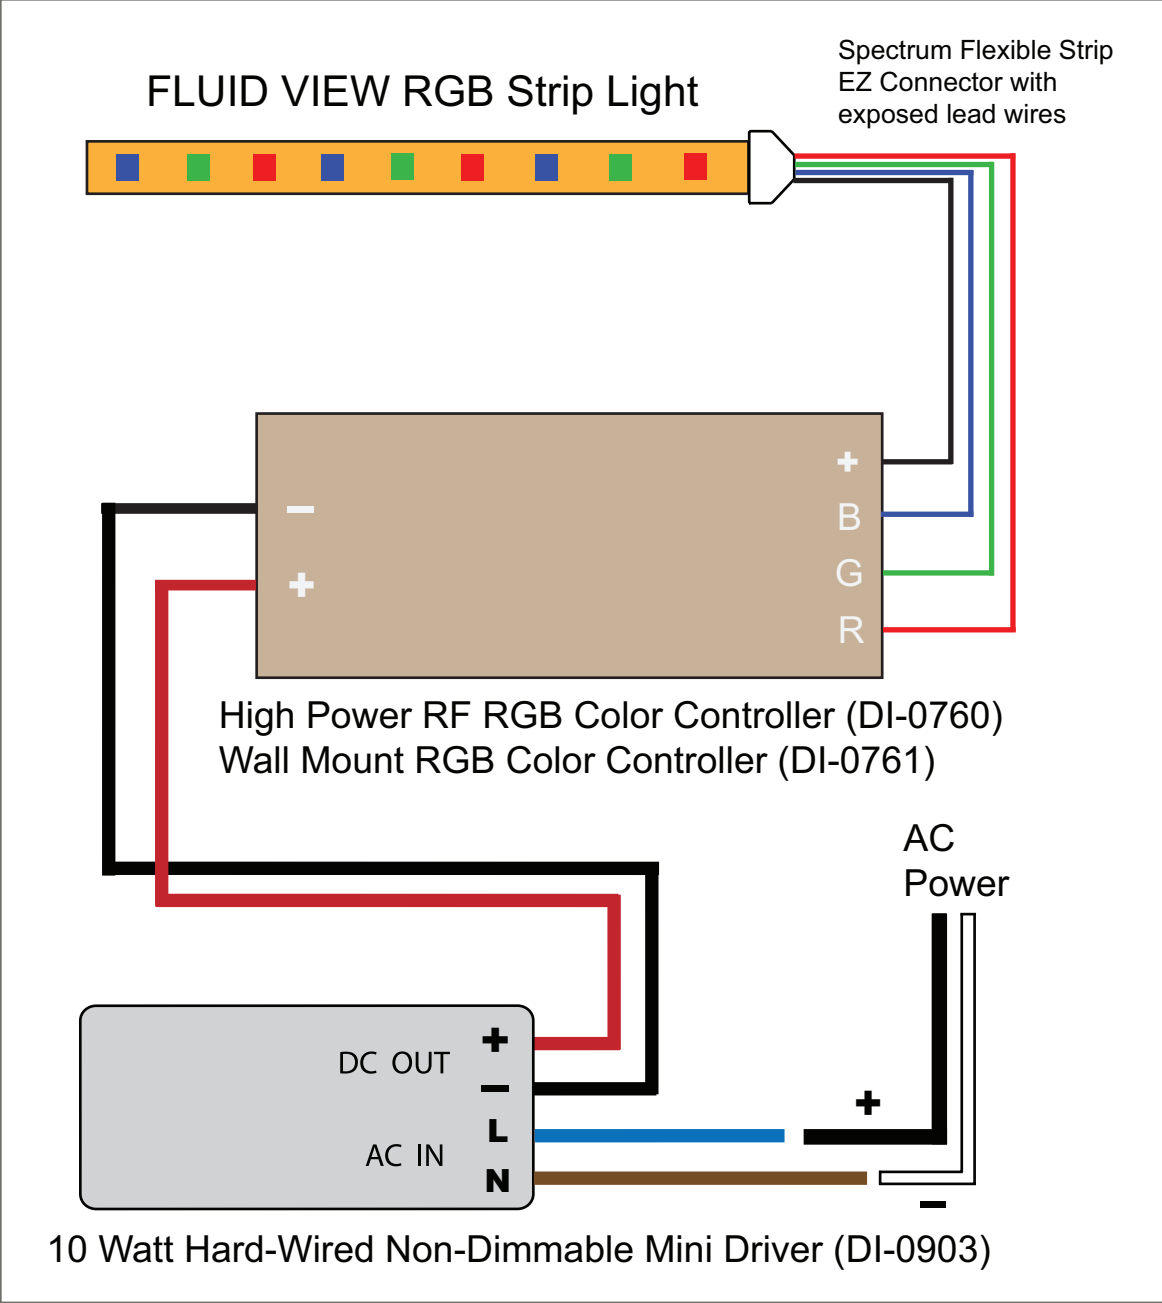

FLUID VIEW RGB Strip to RGB Color Controller
to Plug-In Adapter Wiring Diagram

FLUID VIEW RGB Strip to RGB Color Controller to
Hard-Wired Non-Dimmable Driver Wiring Diagram

FLUID VIEW RGB Strip to RGB Color Controller to
 Hard-Wired Non-Dimmable Driver Wiring Diagram

FLUID VIEW RGB Strip to RGB Color Controller to
Hard-Wired Non-Dimmable Driver Wiring Diagram

200 Watt Hard-Wired Non-Dimmable Driver (DI-0909)