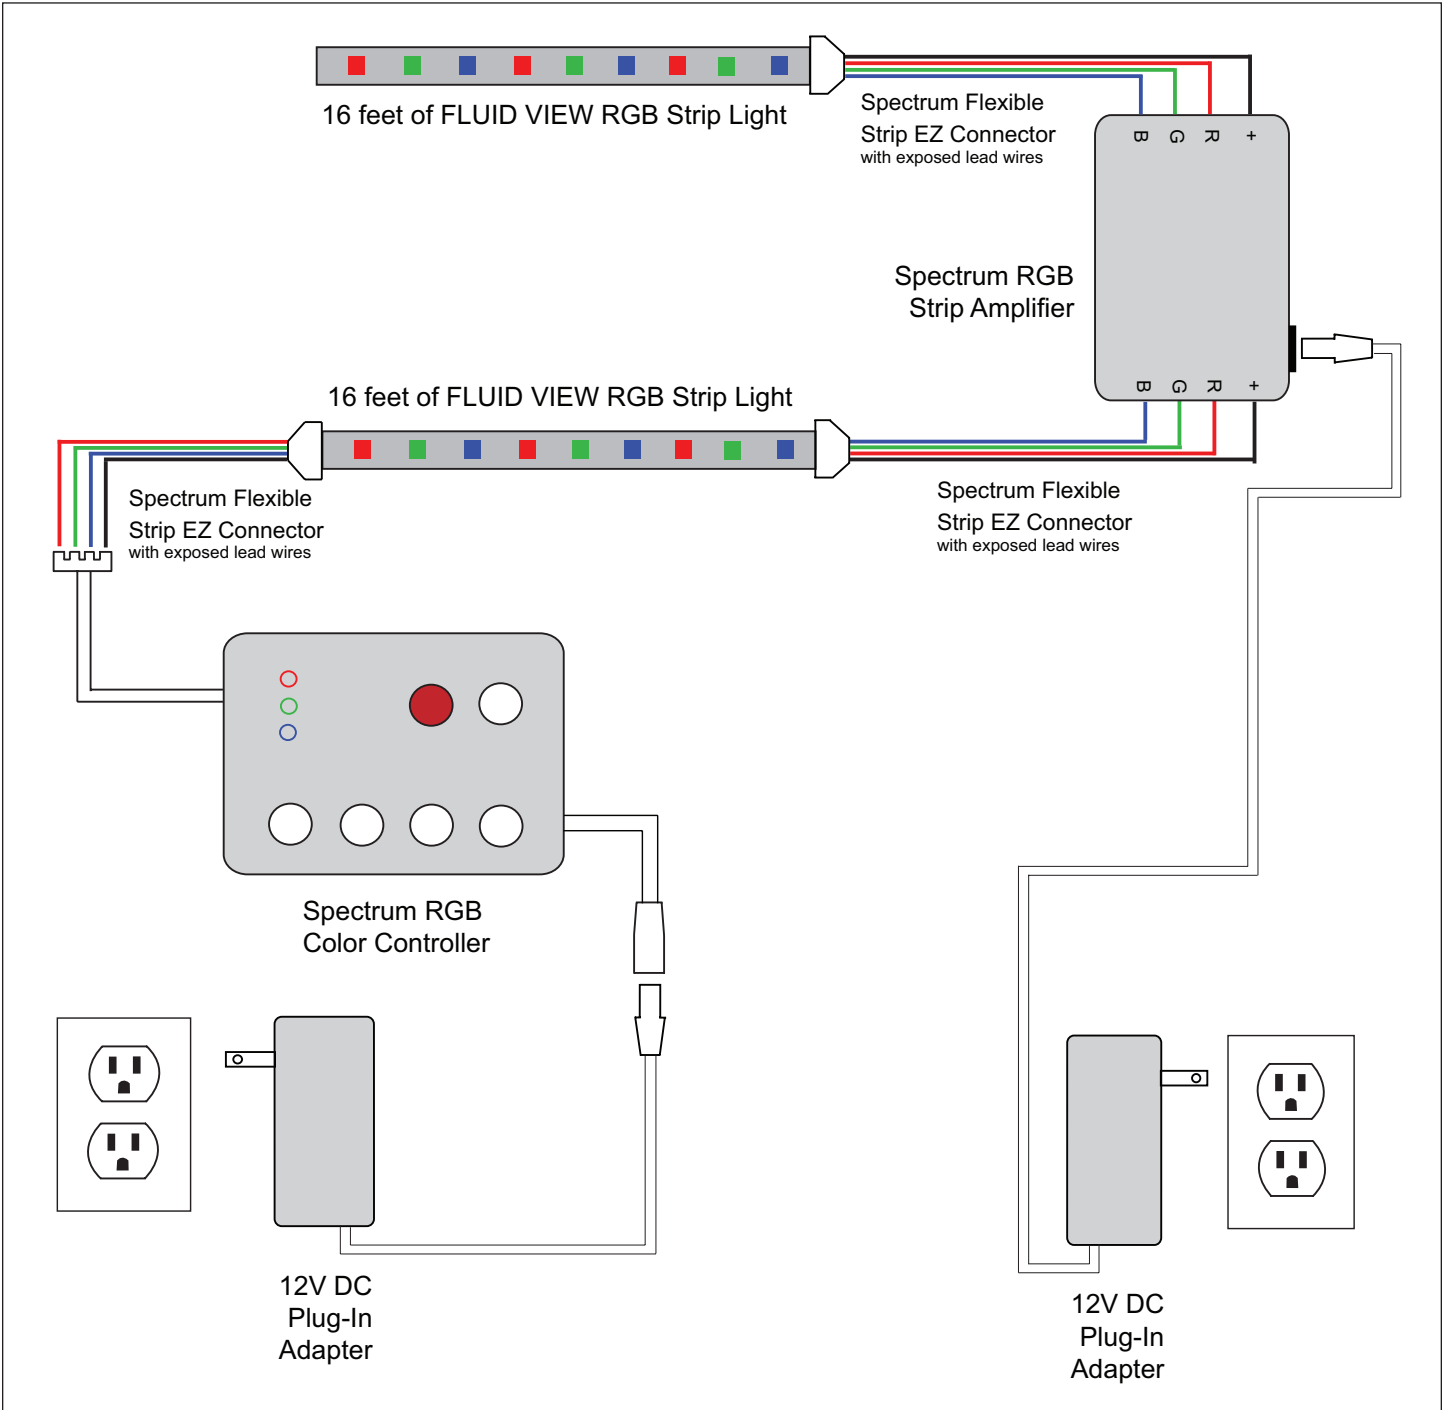

FLUID VIEW RGB Strip sections with Spectrum RGB Strip Amplifier to Spectrum Color Controller to Plug-In Adapter Diagram

FLUID VIEW RGB Strip sections with Spectrum
 RGB Strip Amplifier to Spectrum Color Controller to
 Hard-Wired Non-Dimmable Driver Diagram