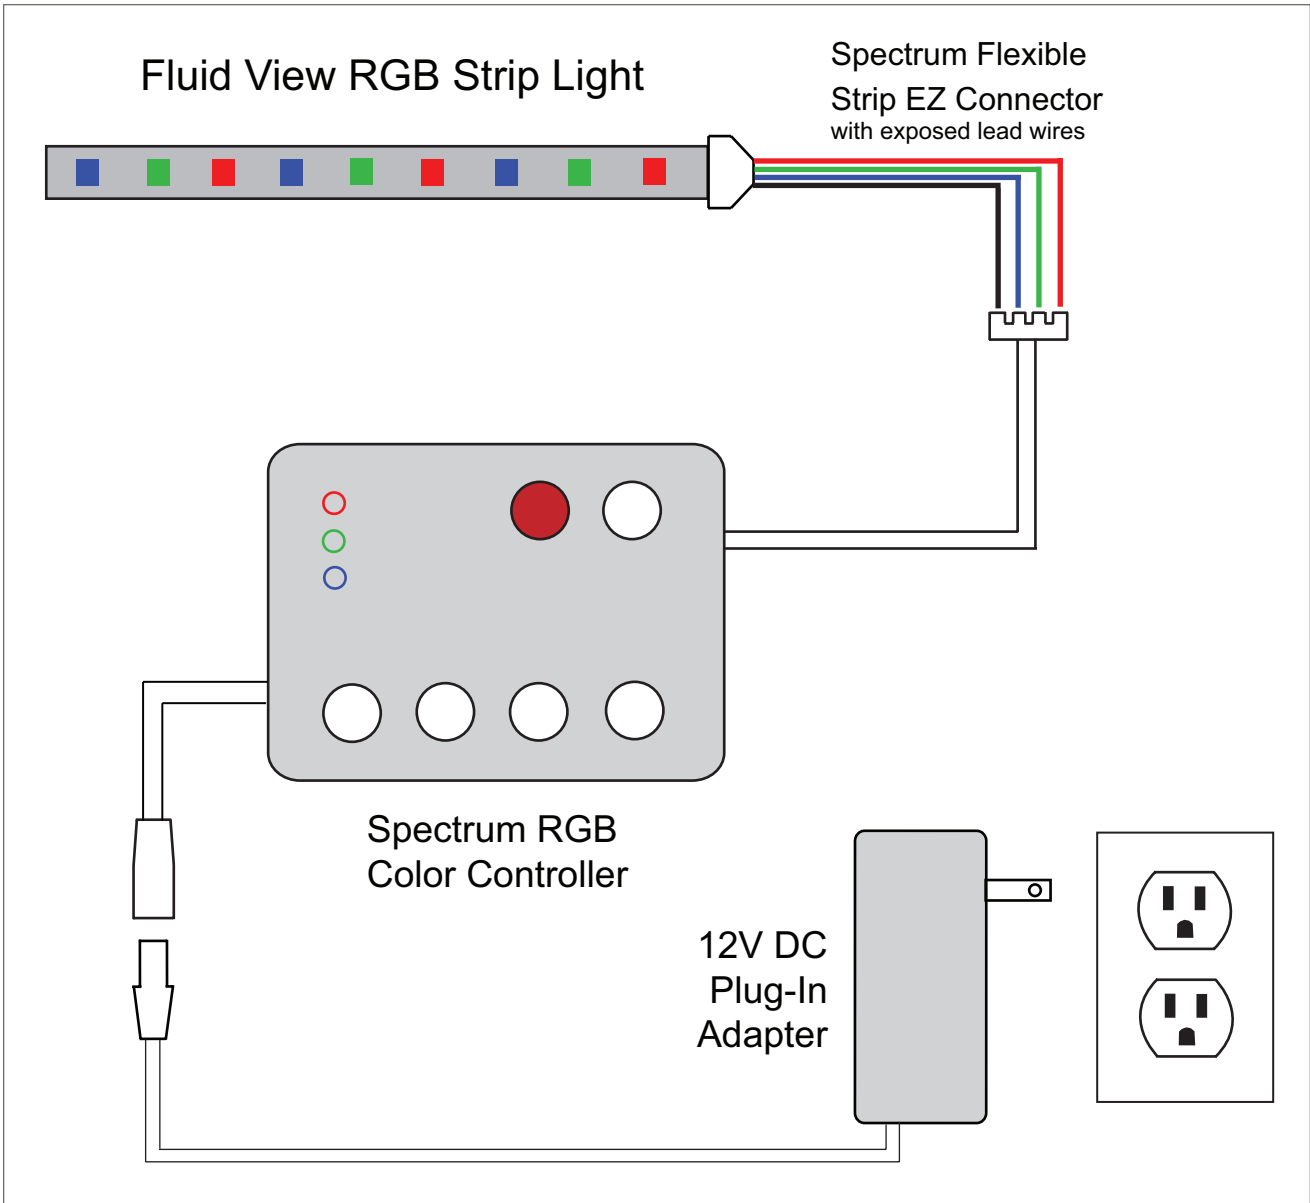

Fluid View RGB Strip Light to Plug-In Adapter Diagram

Fluid View RGB Strip Light to Mini
Hard-Wired Driver Diagram

Fluid View RGB Strip Light to Mid-Range Hard-Wired Driver Diagram

Fluid View RGB Strip Light to High Wattage Hard-Wired Driver Diagram