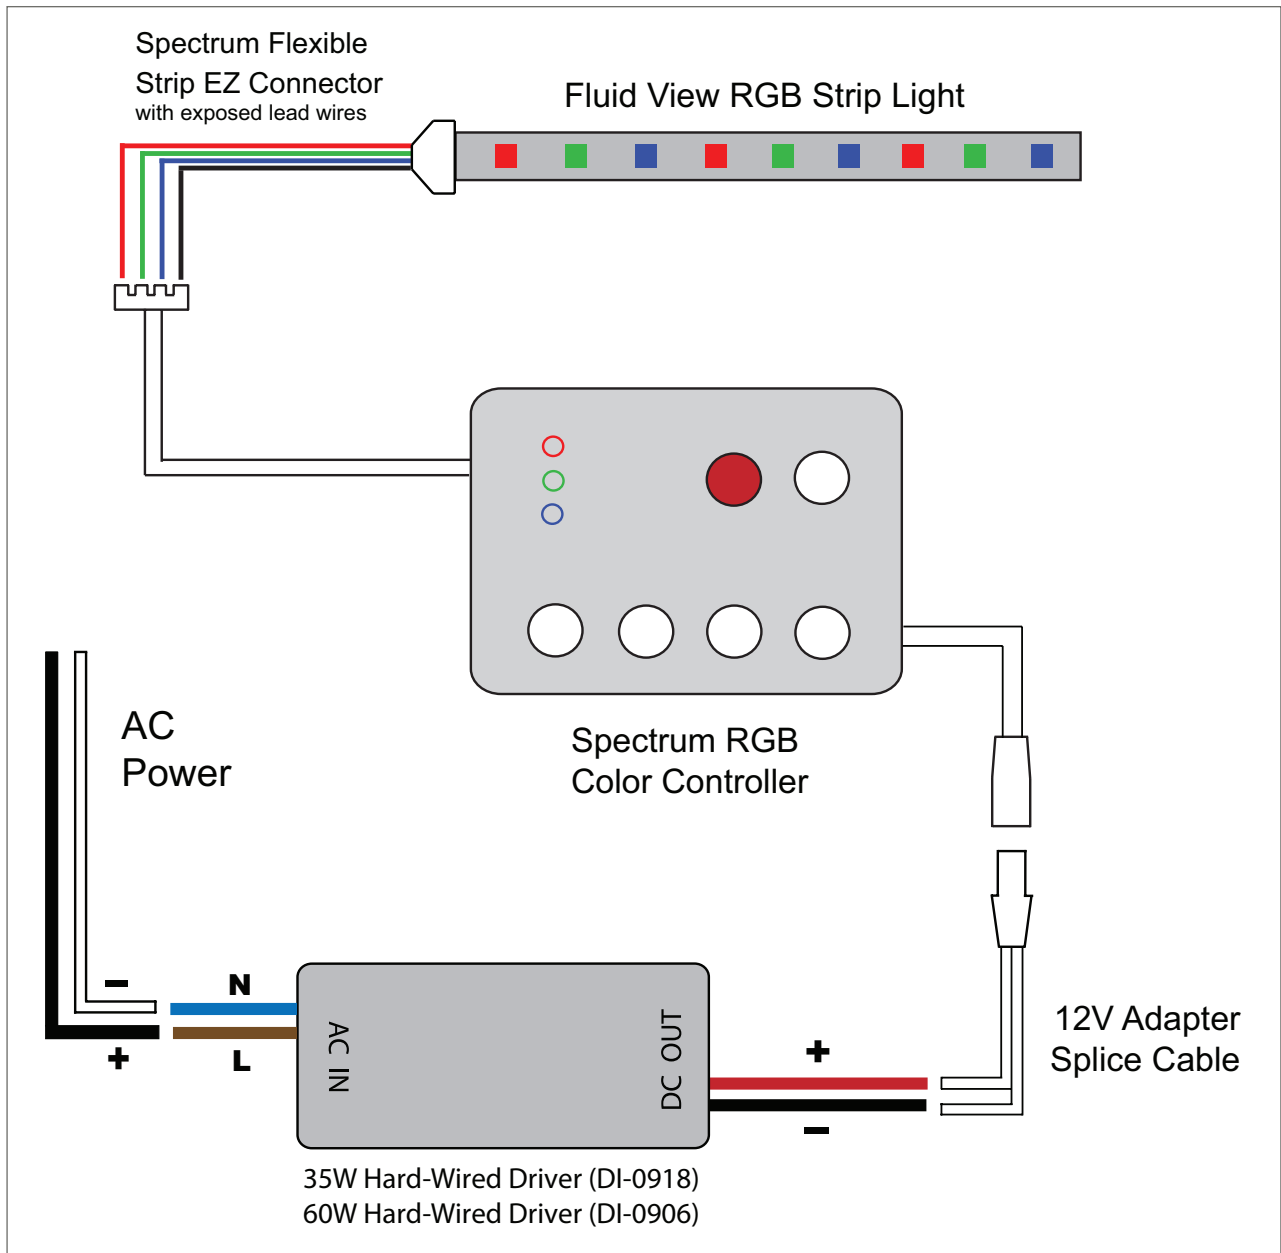

Fluid View RGB Strip Light to Plug-In Adapter Diagram

Fluid View RGB Strip Light to Mini
Hard-Wired Driver Diagram

Fluid View RGB Strip Light to Mid-Range Hard-Wired Driver Diagram

Fluid View RGB Strip Light to High Wattage Hard-Wired Driver Diagram