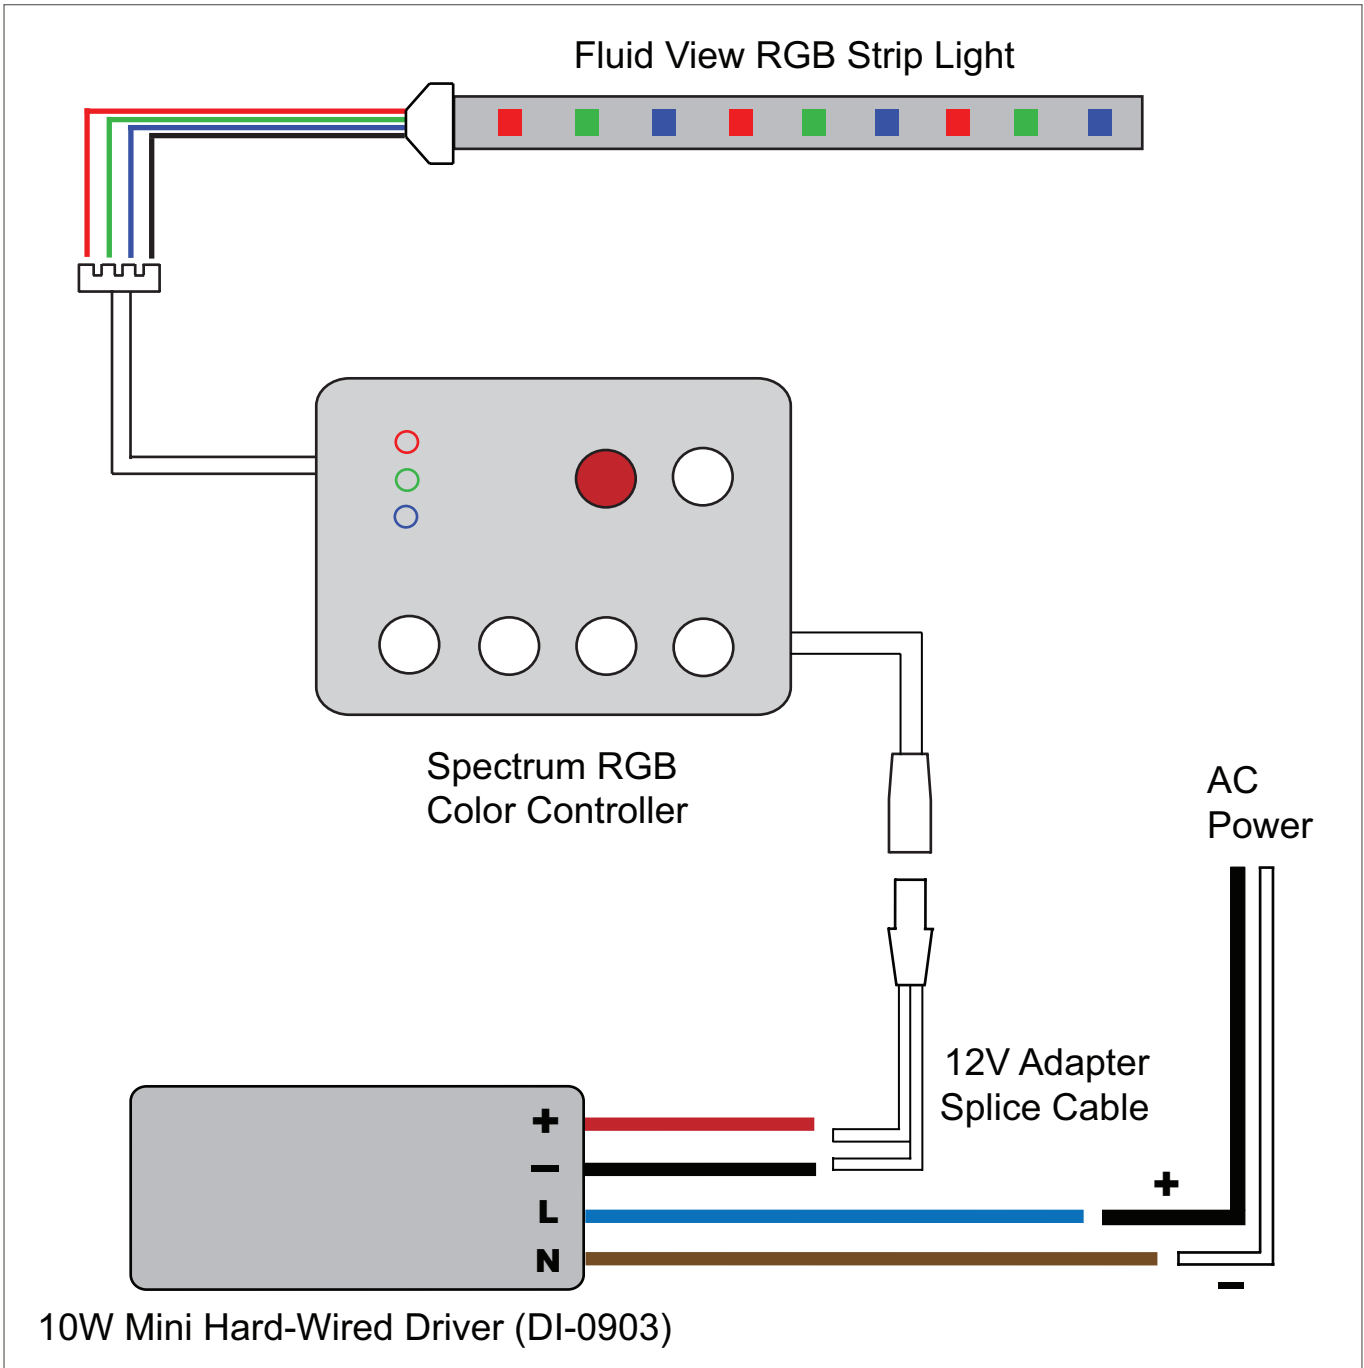

Fluid View RGB Strip Light to Plug-In Adapter Diagram

Fluid View RGB Strip Light to Mini
Hard-Wired Driver Diagram

Fluid View RGB Strip Light to Mid-Range Hard-Wired Driver Diagram

Fluid View RGB Strip Light to High Wattage Hard-Wired Driver Diagram