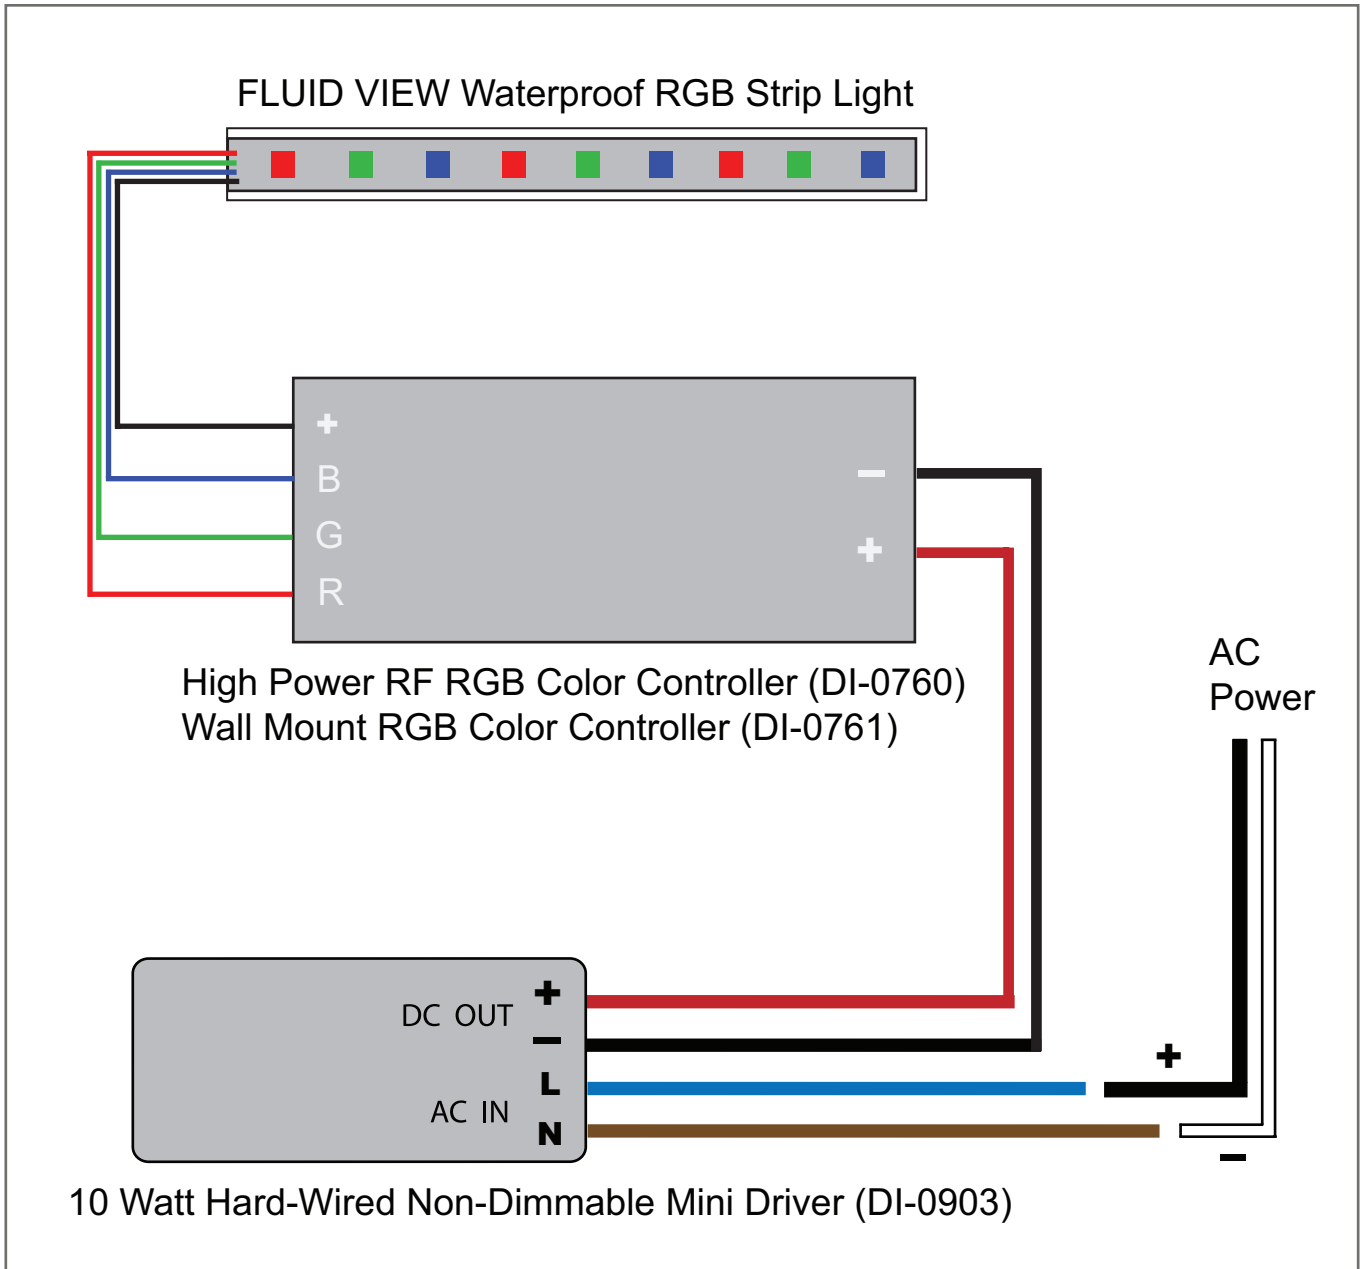

FLUID VIEW Waterproof RGB Strip to RGB Color Controller to Plug-In Adapter Wiring Diagram

FLUID VIEW Waterproof RGB Strip to RGB Color Controller
to Hard-Wired Non-Dimmable Driver Wiring Diagram

FLUID VIEW Waterproof RGB Strip to RGB Color Controller
to Hard-Wired Non-Dimmable Driver Wiring Diagram

FLUID VIEW Waterproof RGB Strip to RGB Color Controller
to Hard-Wired Non-Dimmable Driver Wiring Diagram