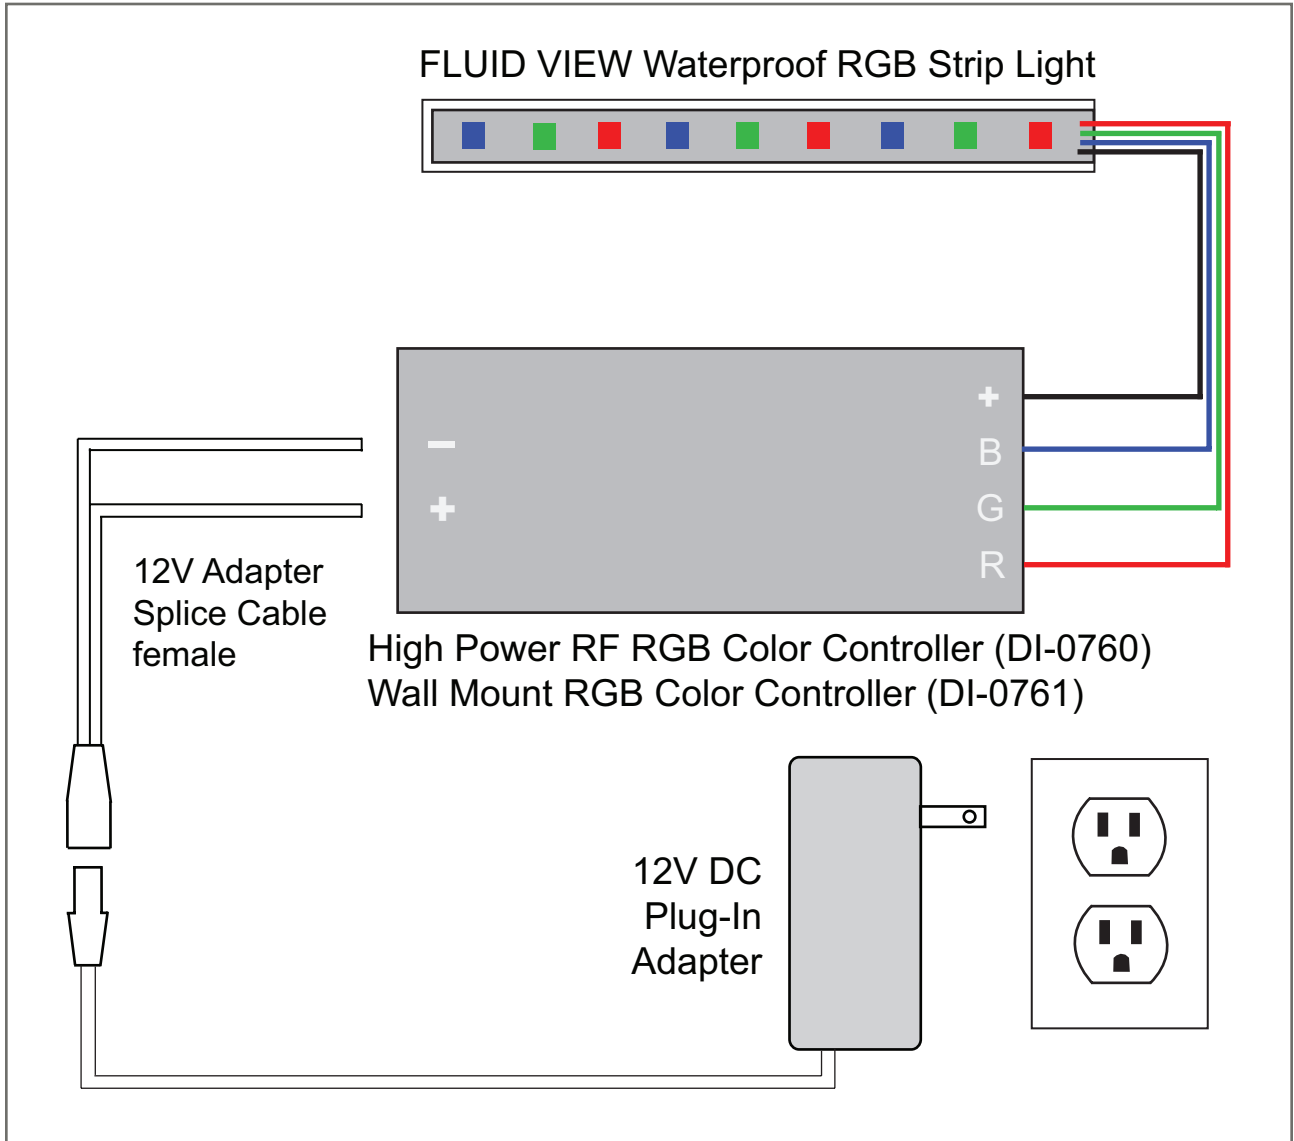

FLUID VIEW Waterproof RGB Strip to RGB Color Controller to Plug-In Adapter Wiring Diagram

FLUID VIEW Waterproof RGB Strip to RGB Color Controller
to Hard-Wired Non-Dimmable Driver Wiring Diagram

FLUID VIEW Waterproof RGB Strip to RGB Color Controller
to Hard-Wired Non-Dimmable Driver Wiring Diagram

FLUID VIEW Waterproof RGB Strip to RGB Color Controller
to Hard-Wired Non-Dimmable Driver Wiring Diagram