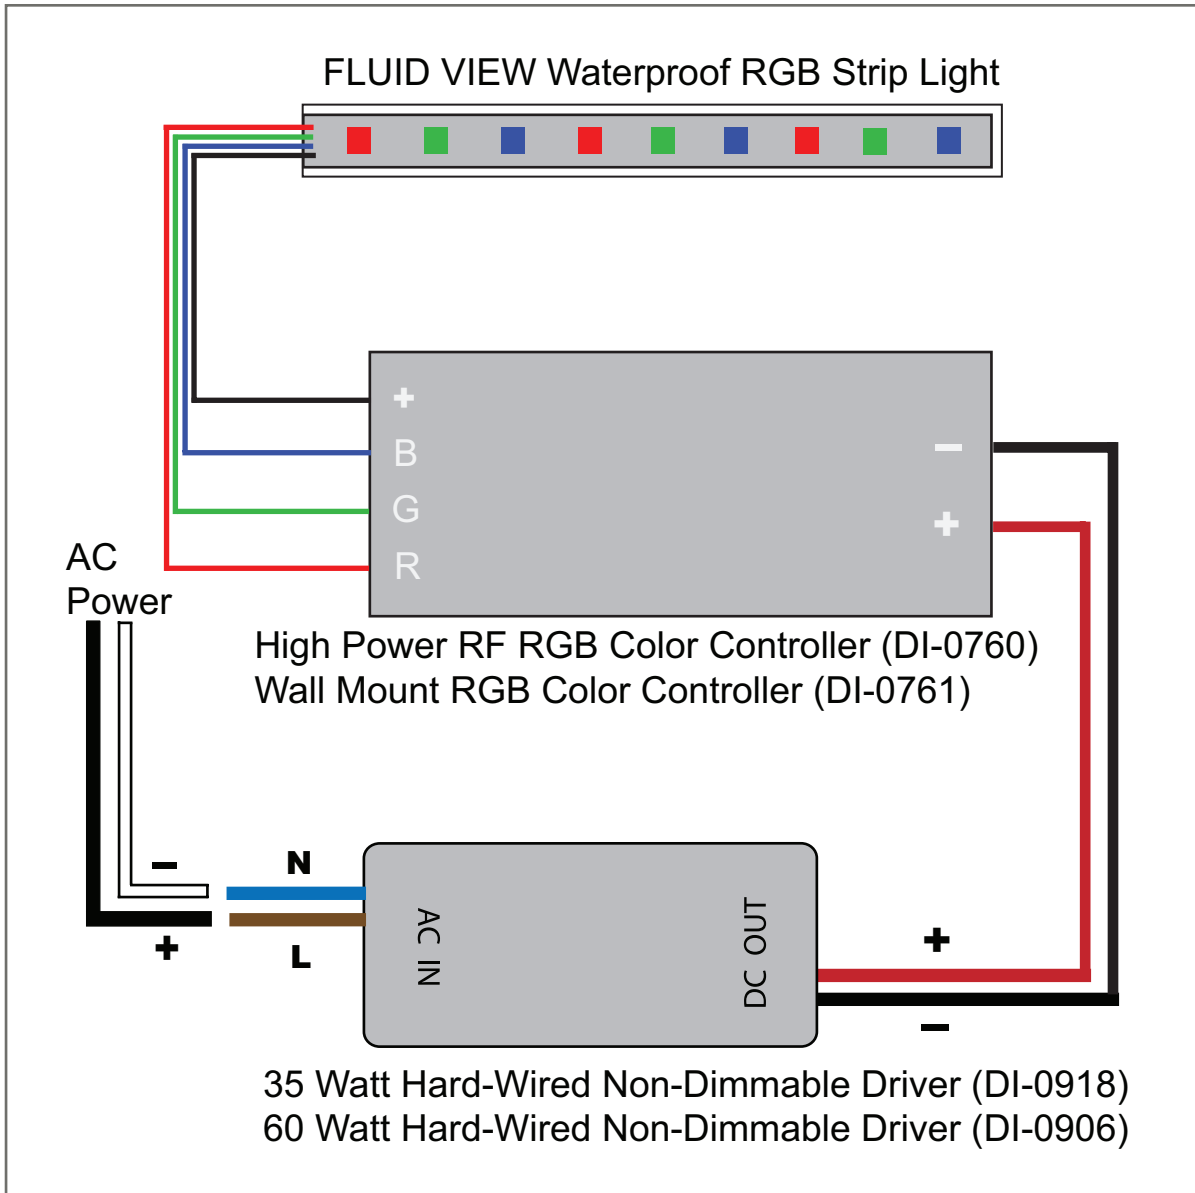

FLUID VIEW Waterproof RGB Strip to RGB Color Controller to Plug-In Adapter Wiring Diagram

FLUID VIEW Waterproof RGB Strip to RGB Color Controller
to Hard-Wired Non-Dimmable Driver Wiring Diagram

FLUID VIEW Waterproof RGB Strip to RGB Color Controller
to Hard-Wired Non-Dimmable Driver Wiring Diagram

FLUID VIEW Waterproof RGB Strip to RGB Color Controller
to Hard-Wired Non-Dimmable Driver Wiring Diagram