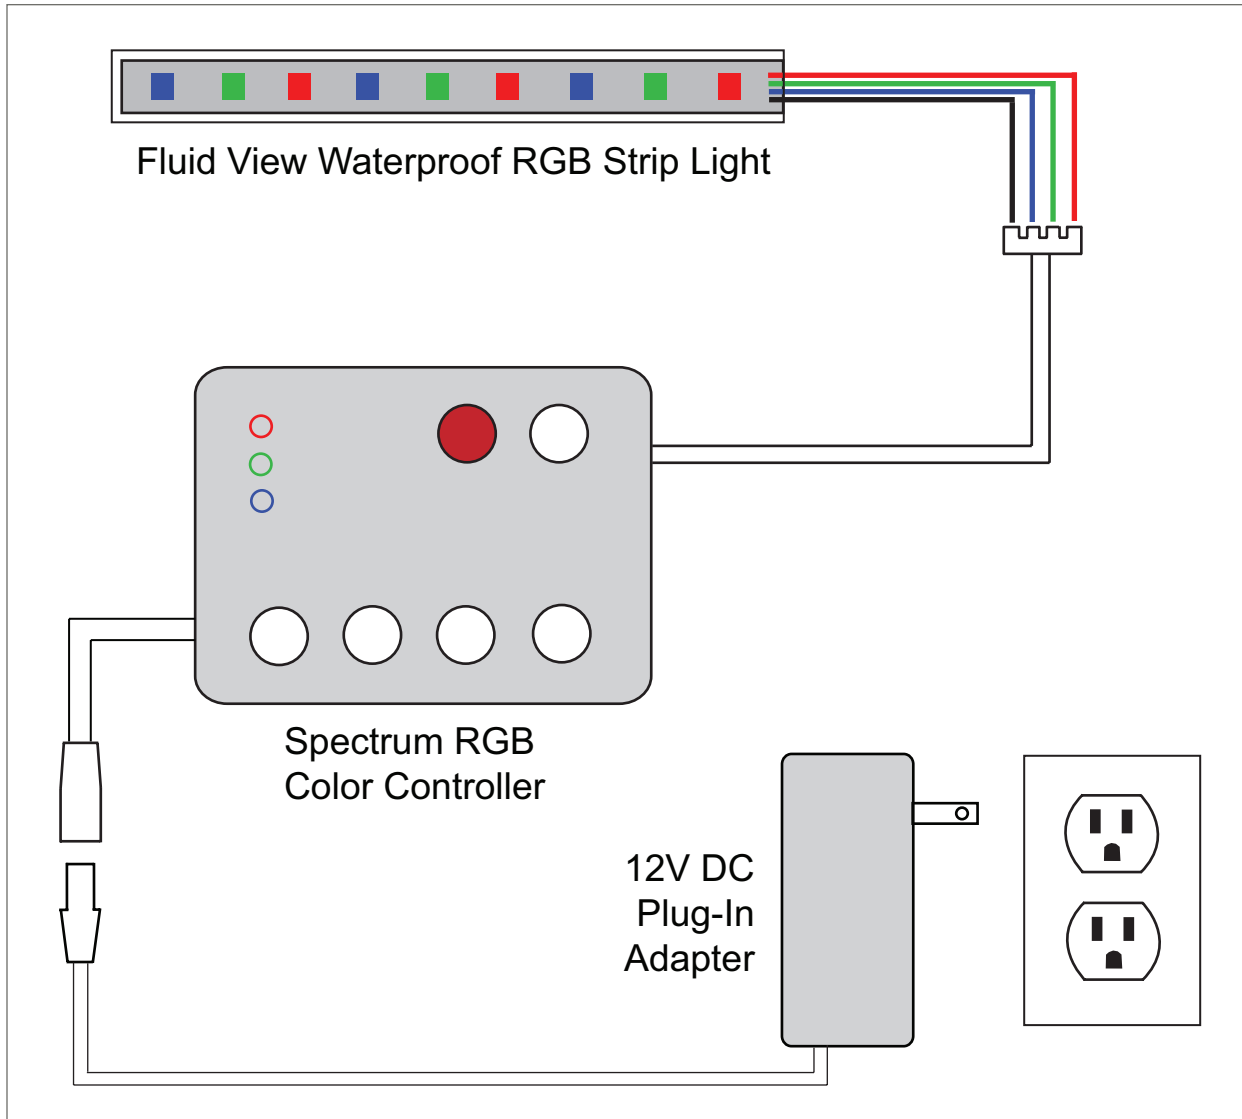

Fluid View Waterproof RGB Strip
Light to Plug-In Adapter Diagram

Fluid View Waterproof RGB Strip Light to
Mini Hard-Wired Driver Diagram

Fluid View Waterproof RGB Strip Light to
Mid-Range Hard-Wired Driver Diagram

Fluid View Waterproof RGB Strip Light to High Wattage Hard-Wired Driver Diagram