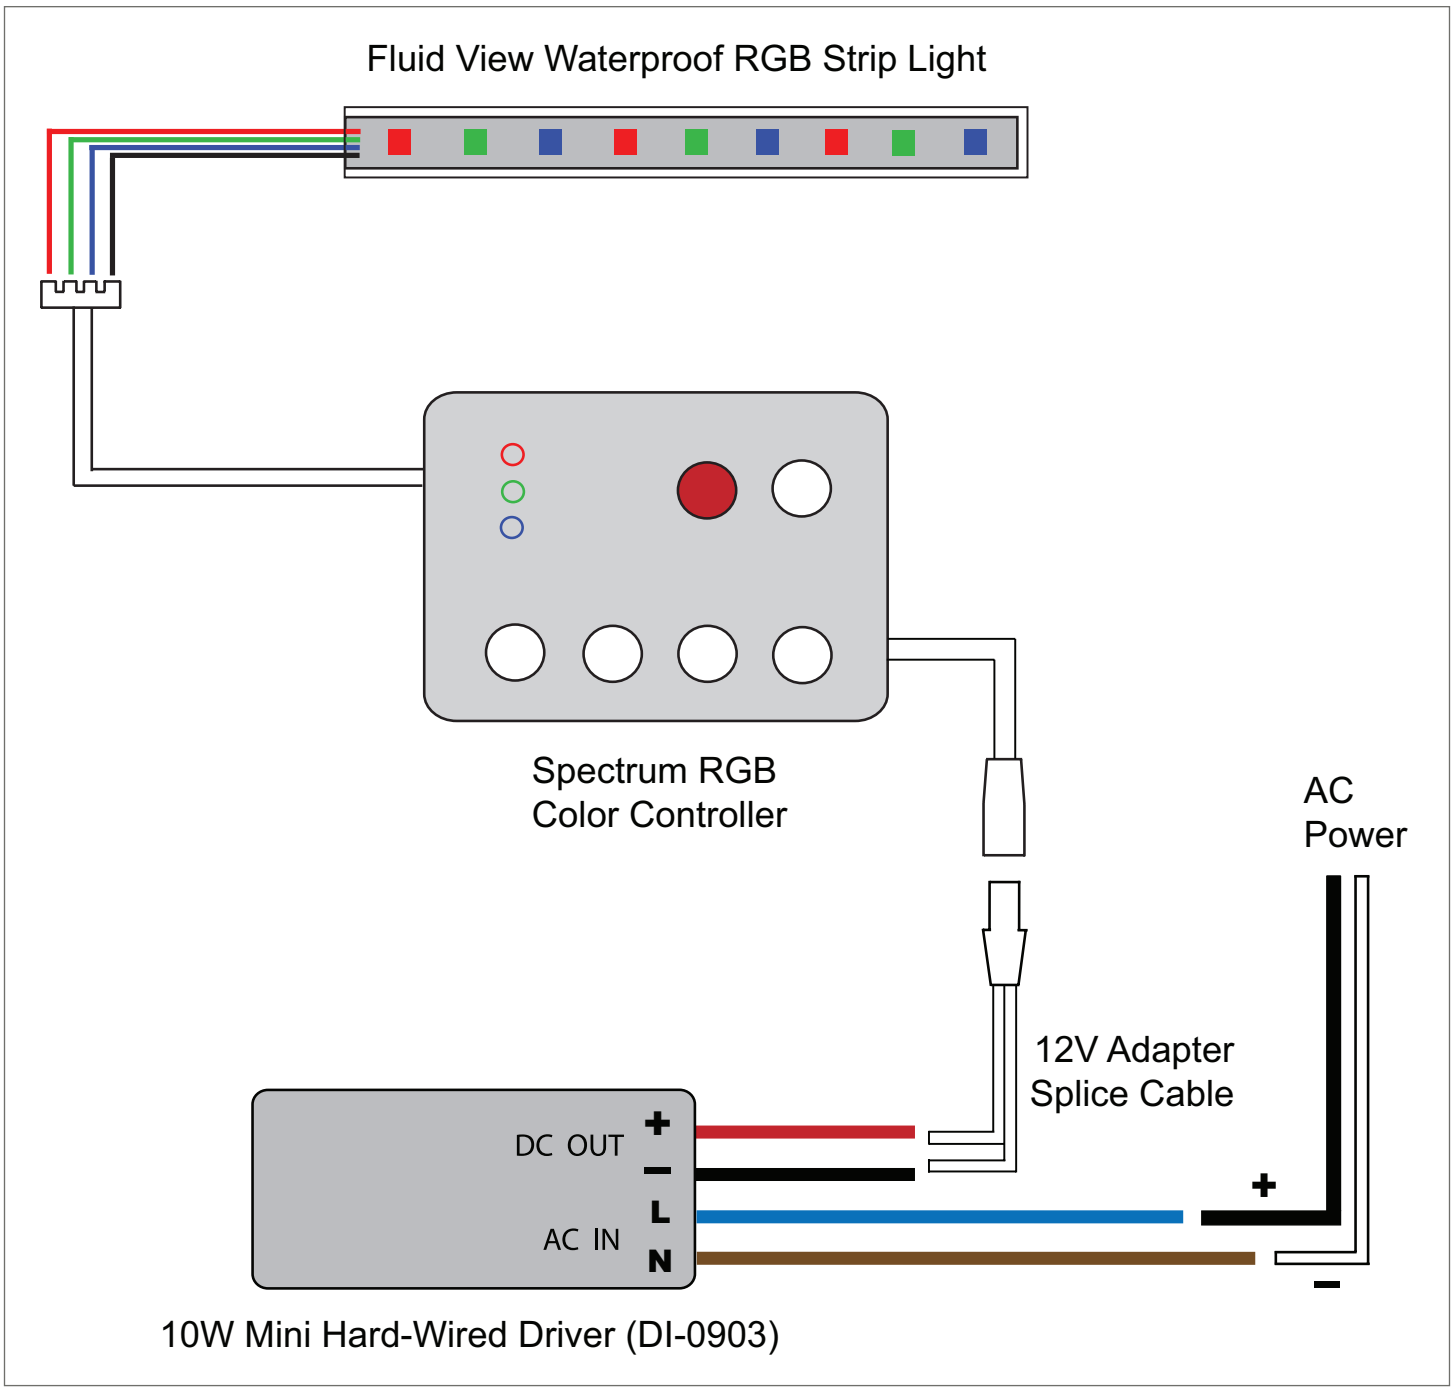

Fluid View Waterproof RGB Strip
Light to Plug-In Adapter Diagram

Fluid View Waterproof RGB Strip Light to
Mini Hard-Wired Driver Diagram

Fluid View Waterproof RGB Strip Light to
Mid-Range Hard-Wired Driver Diagram

Fluid View Waterproof RGB Strip Light to High Wattage Hard-Wired Driver Diagram