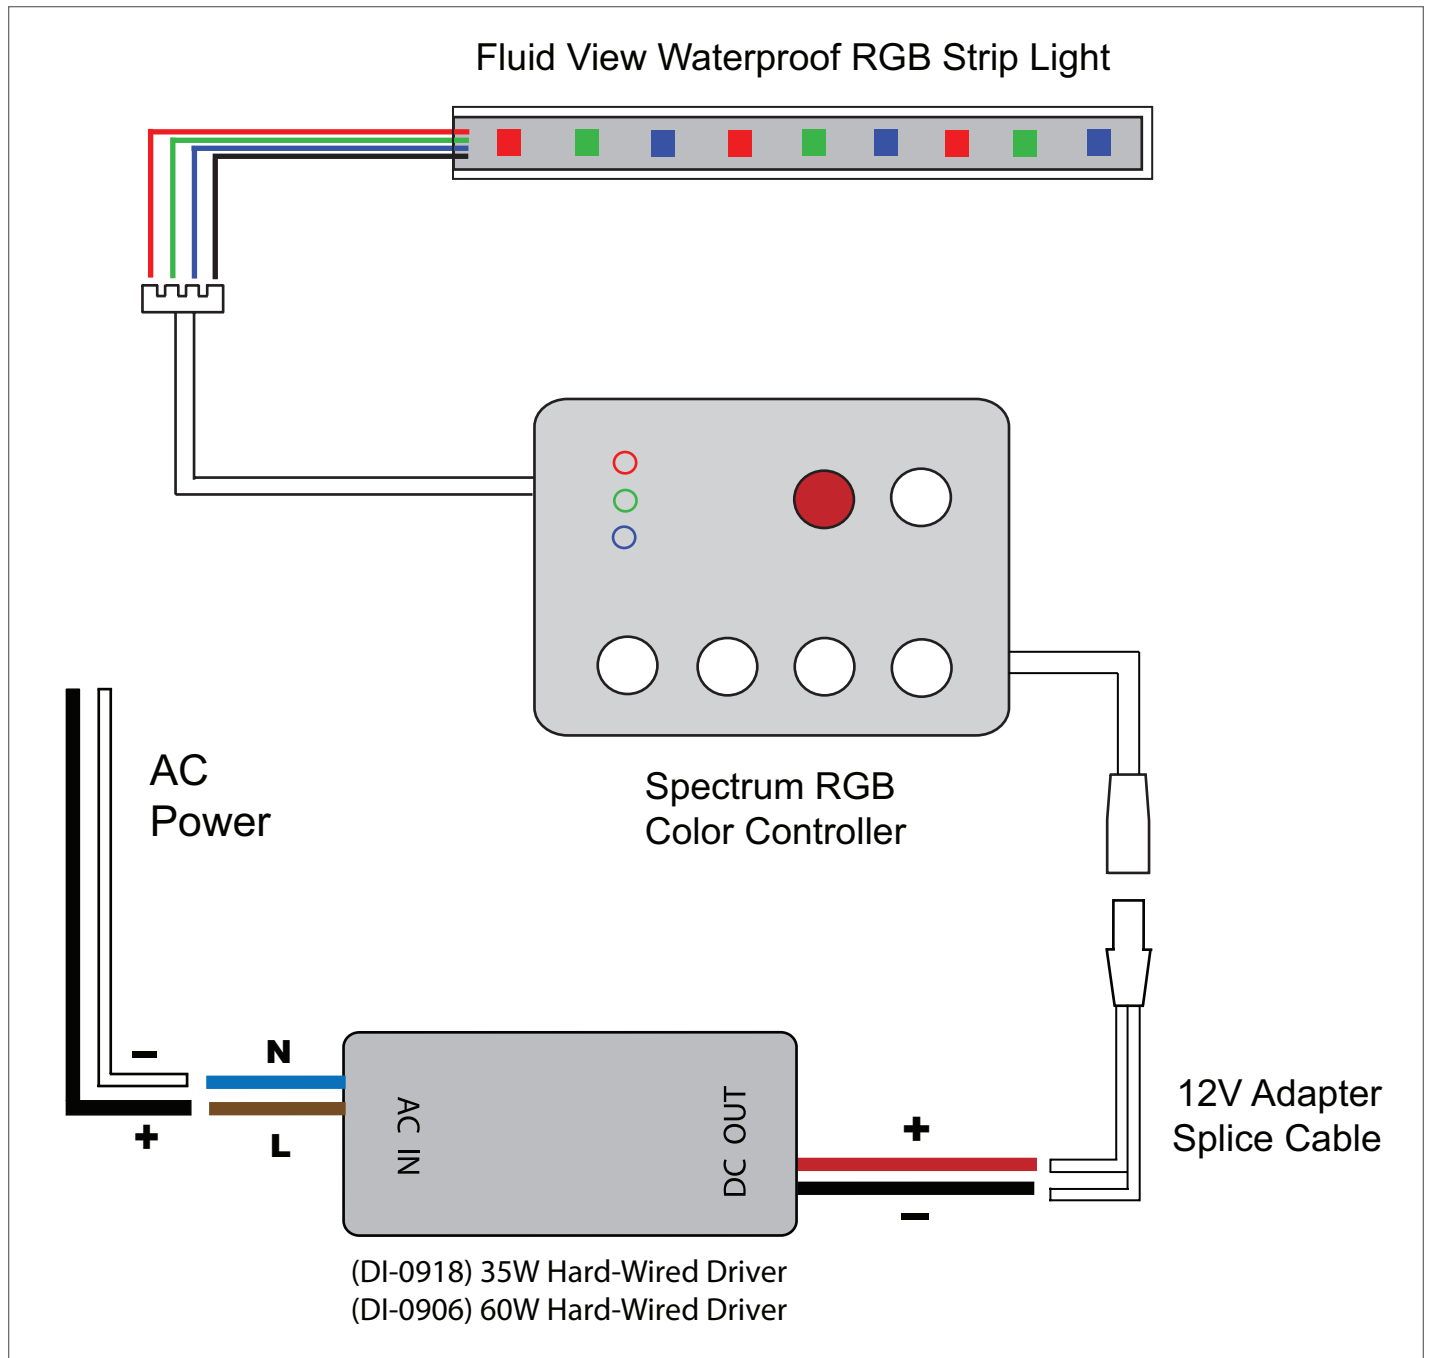

Fluid View Waterproof RGB Strip
Light to Plug-In Adapter Diagram

Fluid View Waterproof RGB Strip Light to
Mini Hard-Wired Driver Diagram

Fluid View Waterproof RGB Strip Light to
Mid-Range Hard-Wired Driver Diagram

Fluid View Waterproof RGB Strip Light to High Wattage Hard-Wired Driver Diagram