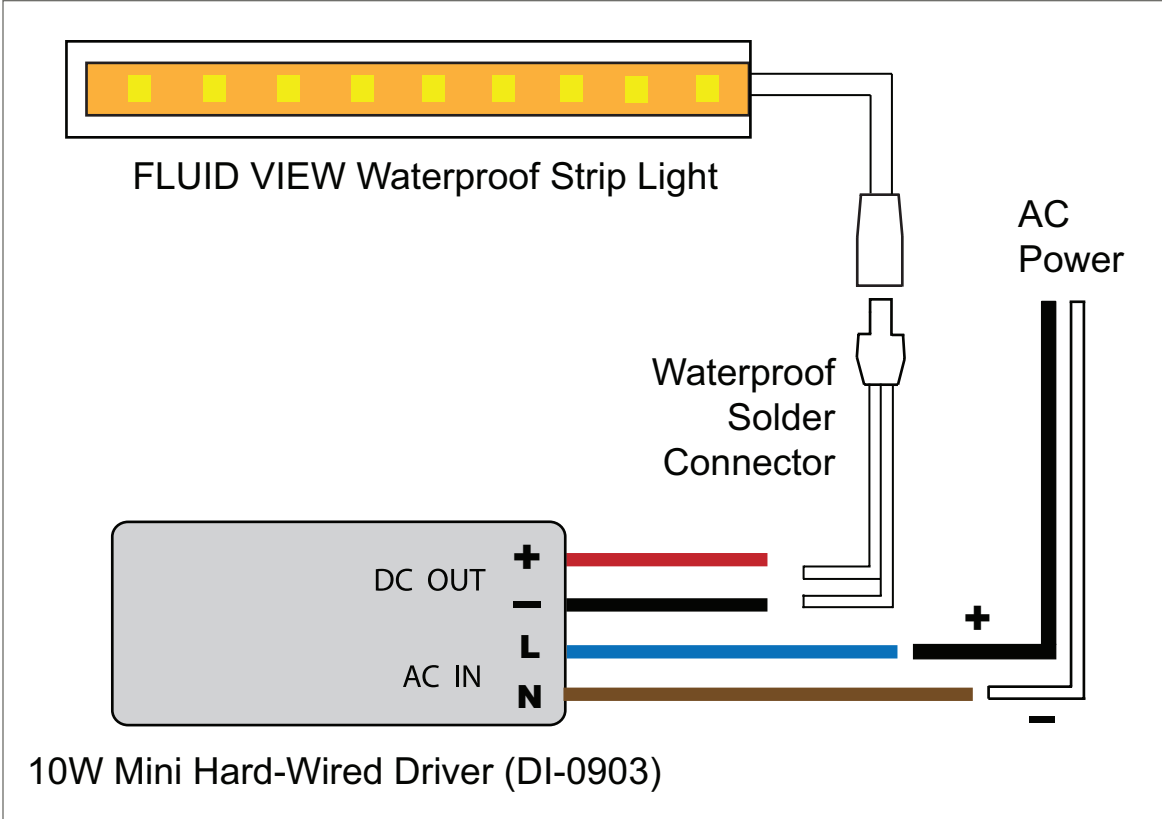

FLUID VIEW Waterproof Strip  
Light to Plug-In Adapter Diagram

FLUID VIEW Waterproof Strip Light  
to Mini Hard-Wired Driver Diagram

FLUID VIEW Waterproof Strip Light to  
Mid-Range Hard-Wired Driver Diagram

FLUID VIEW Waterproof Strip Light to High Wattage Hard-Wired Driver Diagram

20 Watt Diode LED Mini Indoor Hard-Wired Dimmable Driver Wiring Diagram

25 Watt / 300 Watt / 600 Watt Diode LED Indoor  
Hard-Wired Dimmable Driver Wiring Diagram