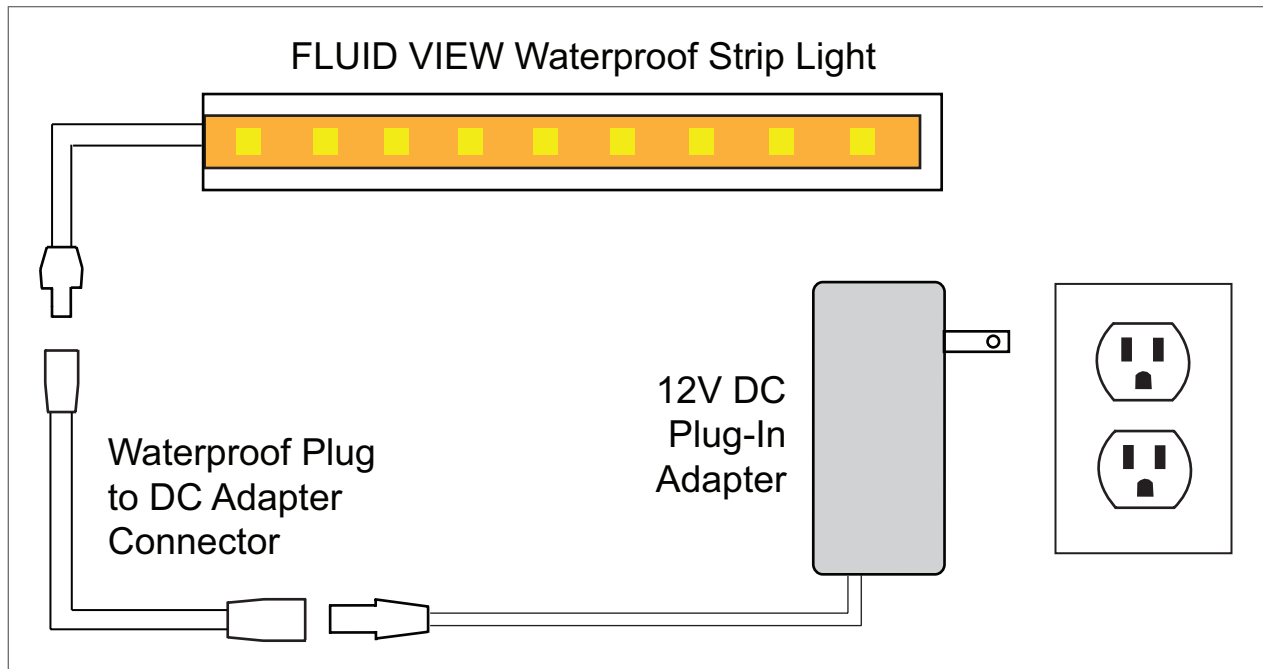

FLUID VIEW Waterproof Strip  
Light to Plug-In Adapter Diagram

FLUID VIEW Waterproof Strip Light  
to Mini Hard-Wired Driver Diagram

FLUID VIEW Waterproof Strip Light to  
Mid-Range Hard-Wired Driver Diagram

FLUID VIEW Waterproof Strip Light to High Wattage Hard-Wired Driver Diagram

20 Watt Diode LED Mini Indoor Hard-Wired Dimmable Driver Wiring Diagram

25 Watt / 300 Watt / 600 Watt Diode LED Indoor  
Hard-Wired Dimmable Driver Wiring Diagram