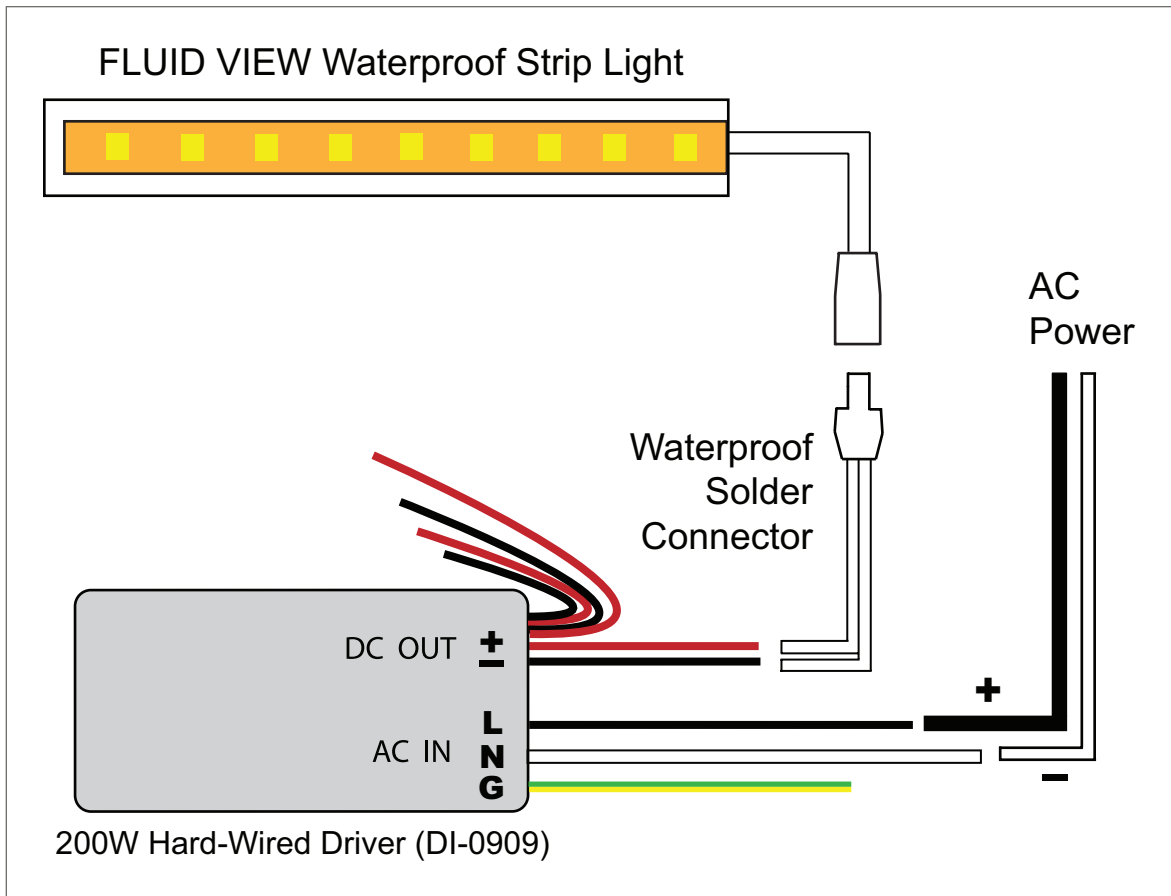

FLUID VIEW Waterproof Strip  
Light to Plug-In Adapter Diagram

FLUID VIEW Waterproof Strip Light  
to Mini Hard-Wired Driver Diagram

FLUID VIEW Waterproof Strip Light to  
Mid-Range Hard-Wired Driver Diagram

FLUID VIEW Waterproof Strip Light to High Wattage Hard-Wired Driver Diagram

20 Watt Diode LED Mini Indoor Hard-Wired Dimmable Driver Wiring Diagram

25 Watt / 300 Watt / 600 Watt Diode LED Indoor  
Hard-Wired Dimmable Driver Wiring Diagram