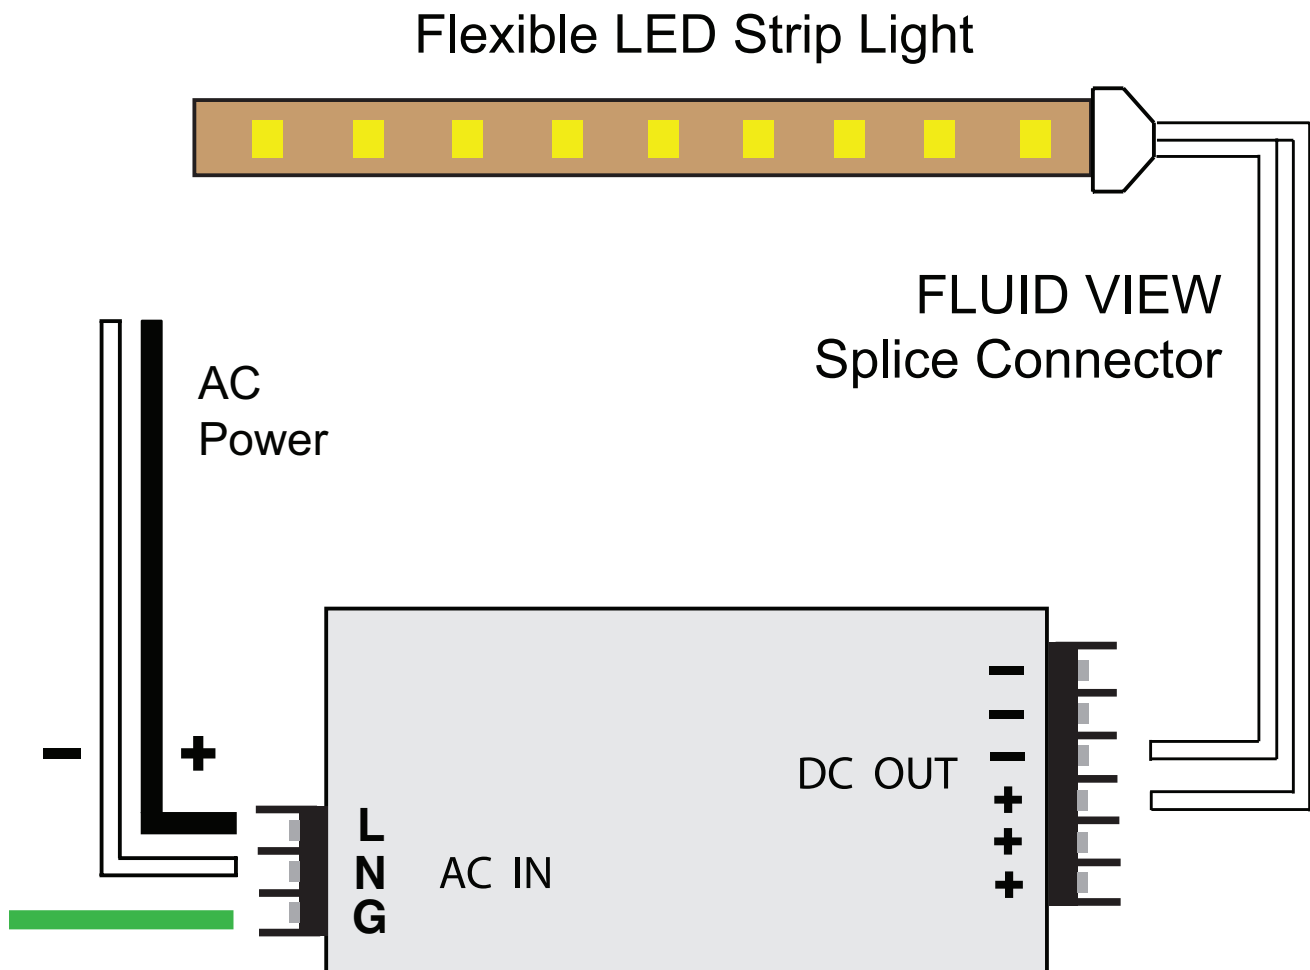

FLUID VIEW Waterproof Strip  
Light to Plug-In Adapter Diagram

FLUID VIEW Waterproof Strip Light  
to Mini Hard-Wired Driver Diagram

FLUID VIEW Waterproof Strip Light to  
Mid-Range Hard-Wired Driver Diagram

FLUID VIEW Waterproof Strip Light to High Wattage Hard-Wired Driver Diagram

20 Watt Diode LED Mini Indoor Hard-Wired Dimmable Driver Wiring Diagram

25 Watt / 300 Watt / 600 Watt Diode LED Indoor  
Hard-Wired Dimmable Driver Wiring Diagram