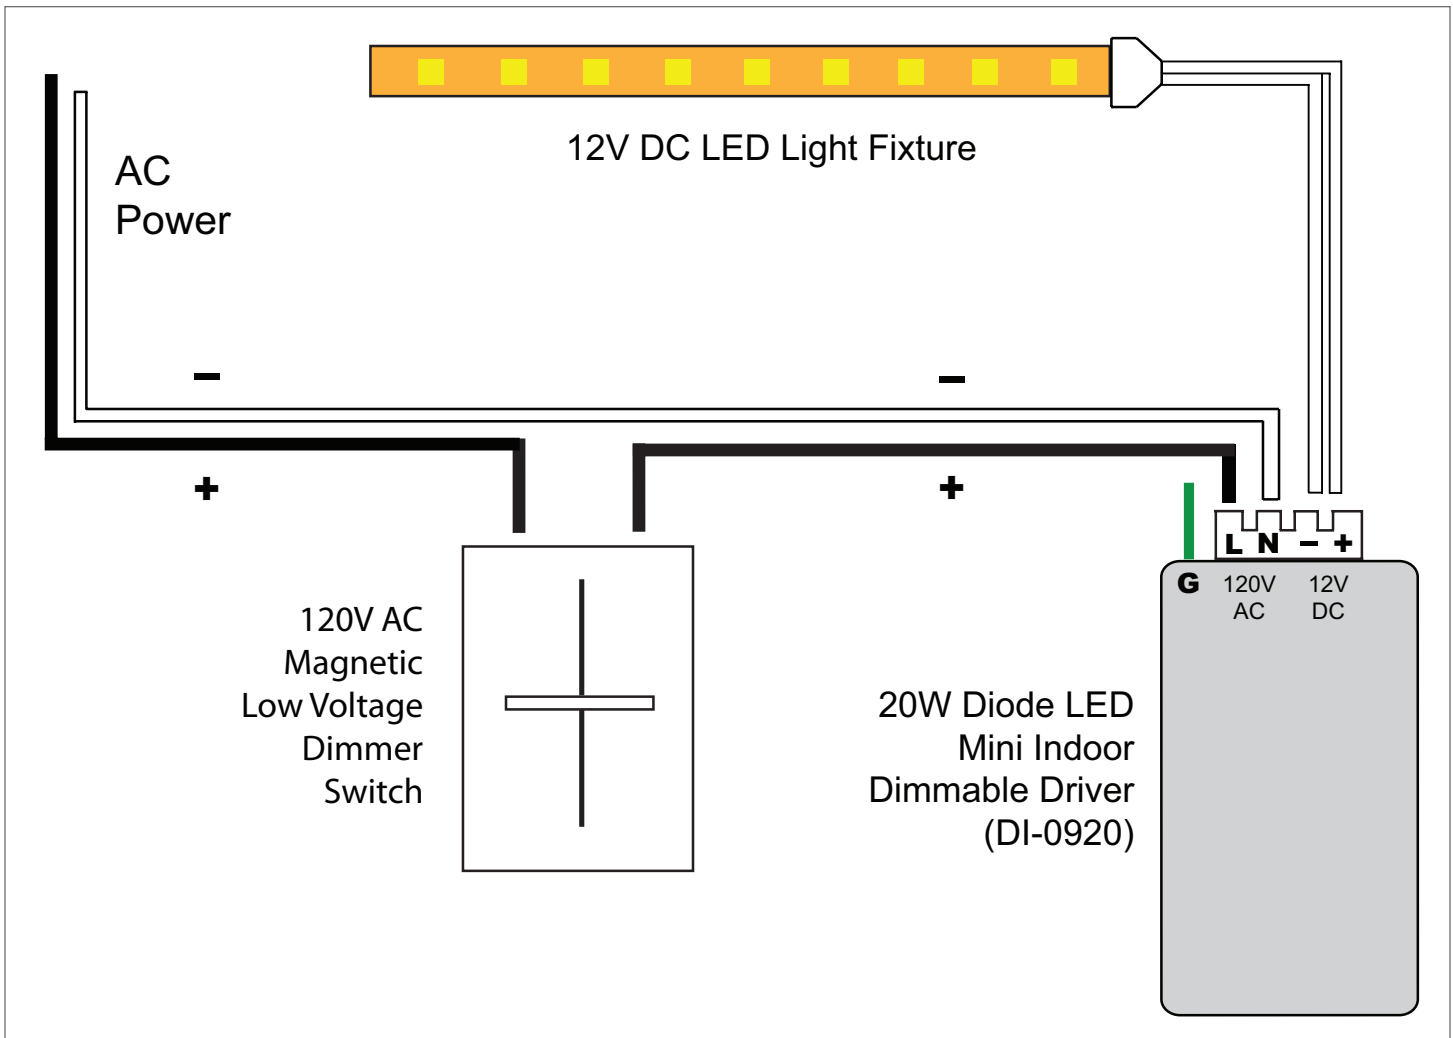

FLUID VIEW Waterproof Strip  
Light to Plug-In Adapter Diagram

FLUID VIEW Waterproof Strip Light  
to Mini Hard-Wired Driver Diagram

FLUID VIEW Waterproof Strip Light to  
Mid-Range Hard-Wired Driver Diagram

FLUID VIEW Waterproof Strip Light to High Wattage Hard-Wired Driver Diagram

20 Watt Diode LED Mini Indoor Hard-Wired Dimmable Driver Wiring Diagram

25 Watt / 300 Watt / 600 Watt Diode LED Indoor  
Hard-Wired Dimmable Driver Wiring Diagram