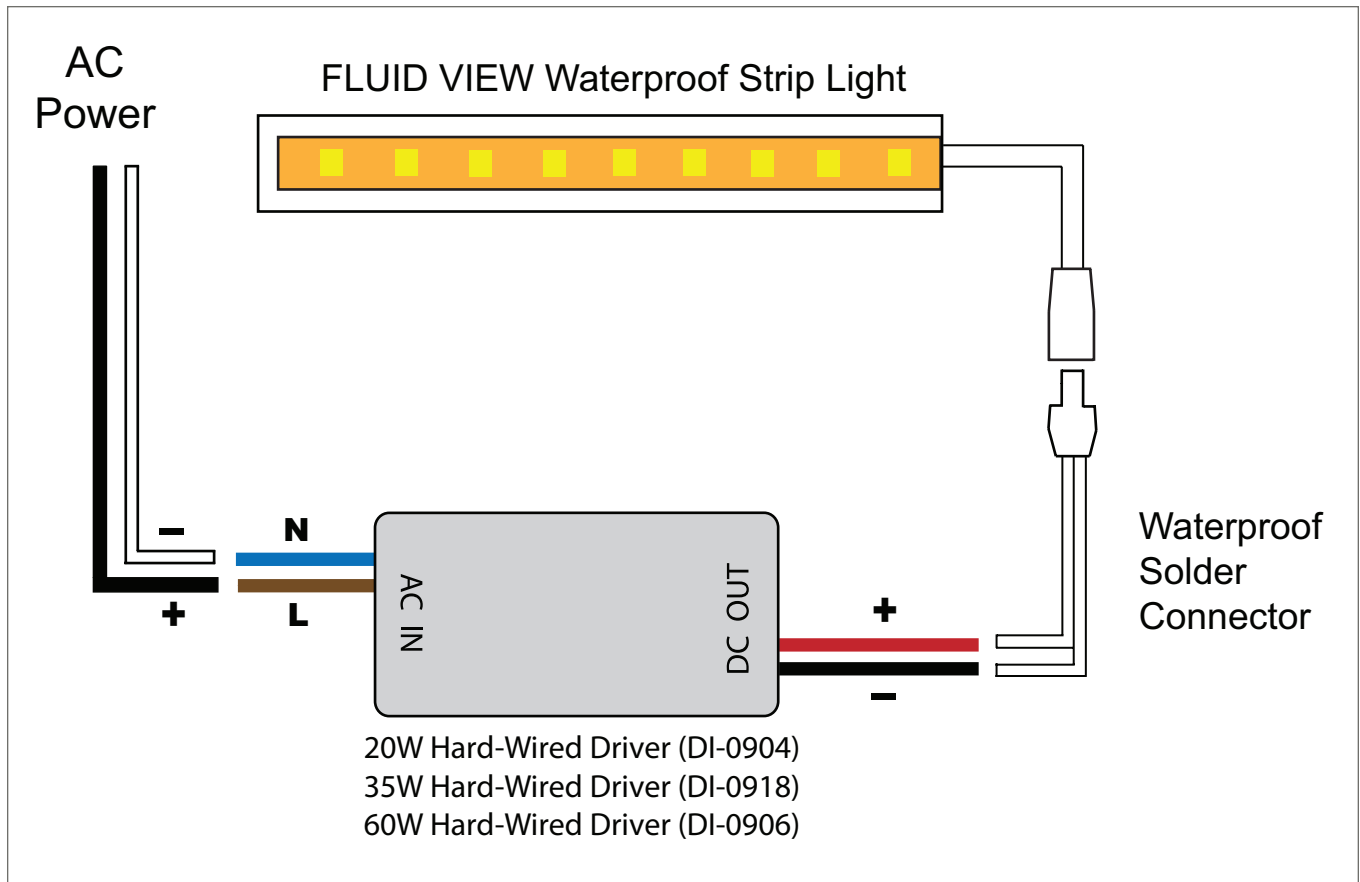

FLUID VIEW Waterproof Strip  
Light to Plug-In Adapter Diagram

FLUID VIEW Waterproof Strip Light  
to Mini Hard-Wired Driver Diagram

FLUID VIEW Waterproof Strip Light to  
Mid-Range Hard-Wired Driver Diagram

FLUID VIEW Waterproof Strip Light to High Wattage Hard-Wired Driver Diagram

20 Watt Diode LED Mini Indoor Hard-Wired Dimmable Driver Wiring Diagram

25 Watt / 300 Watt / 600 Watt Diode LED Indoor  
Hard-Wired Dimmable Driver Wiring Diagram