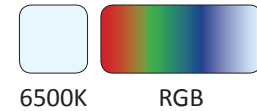

Standard

RGB

Tile

Mini

MONOBRIGHT™ PURALIGHT™ LED Module Light

The PURALIGHT Ultra Bright LED Module Light Series offers a full range of modules for exterior and interior displays, cabinets, signage, light boxes and more. They feature ultra bright LED chips that deliver superior brightness and consistent Daylight White color temperature. The TRIOBRIGHT LED Sign Module Light is sold in four models, and each is used for most general applications, with application-specific form factors.

Color (CCT)

	12V DC	IP67	50	0.24-0.72W	70	14-50
		IP Rating	Modules per strand	Watts per module	CRI	Lumens per module

MONOBRIGHT™ PURALIGHT™ LED Module Lights

Model	Item #	Modules/ strand	Color Temp.	Lumens/ module
Standard	DI-12V-TB65	20	6500k - cool white	50
Tile	DI-12V-TT65	20	6500k - cool white	50
Mini	DI-12V-TM65	20	6500k - cool white	18
RGB	DI-12V-TR65	25	RGB	14