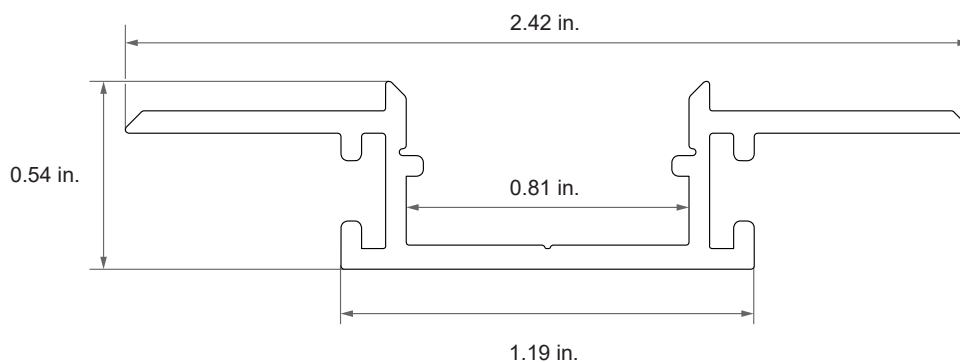

Item #

Project

DI-CPCHB-MUD1-96	
Dimensions	14mm x 61.5mm (H x W)
Length	96 in.
Material	Aluminum
Environment	Indoor / Damp Location
Compatible Diode LED Products	14mm and smaller tape
Lens Type	Opal
Included Parts	(96in) Channel, (96in.) Opal Lens, (2) Open End Caps, (2) Closed End Caps, (2) End-to-end Connectors
Installation	Recessed, Mud-in
Warranty	5-year

ADDITIONAL ACCESSORIES	
DI-CPCHB-MUD1-ACC	Includes: (2) Open end caps, (2) Closed end caps, (1 set) End-to-end connectors, (2) 90 Degree connectors
DI-PLNM-202MCS-**	20/2AWG, UL Listed Plenum/In-Wall Wire