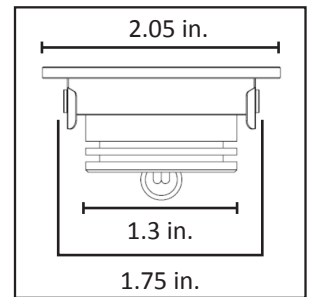

SPOTMOD® Recessed Gimbal LED Fixture

Item #	Beam Angle	Color Temp	Lumens
DI-SPOT-RG30-15-BA	15 degrees	3000K - warm white	130
DI-SPOT-RG30-45-BA	45 degrees	3000K - warm white	134
DI-SPOT-RG50-15-BA	15 degrees	5000K - cool white	163
DI-SPOT-RG50-45-BA	45 degrees	5000K - cool white	167