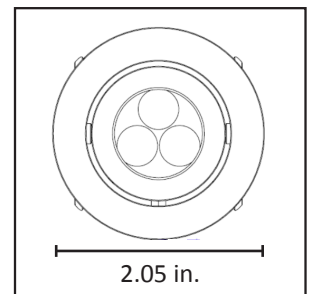

Optional Accessories

Description	Item #
LED Light Bar Extension Cable (9mm plugs) - 6 in.	DI-0757
LED Light Bar Extension Cable (9mm plugs) - 12 in.	DI-0758
LED Light Bar Extension Cable (9mm plugs) - 24 in.	DI-0759
Waterproof Solder Connector Pair (9mm plugs)	DI-0725
LED Light Bar Adapter Cable (9mm plug) - male	DI-0710M
Waterproof Splitter Plug (9mm plugs) - 2-Way	DI-0804
Waterproof Splitter Plug (9mm plugs) - 3-Way	DI-0805
Waterproof Splitter Plug (9mm plugs) - 5-Way	DI-0806
LED Adapter Splice Cable - male	DI-0712M
8-Way Hard-Wire Splitter	DI-0783
4-Way Terminal Block	DI-0782