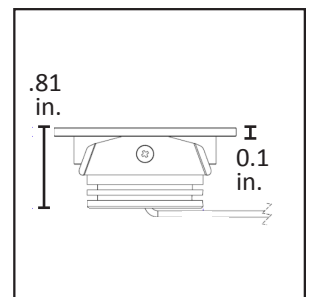

LED Power Supplies

Description	Item #
12V Constant Voltage Drivers	See our website
12V Magnetic Dimmable Drivers	See our website
OMNIDRIVE® 12V Electronic Dimmable Drivers	See our website
12V Plug-In Adapters	See our website