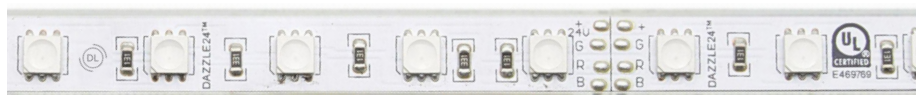

# DAZZLE® RGB LED TAPE LIGHT

RGB color-changing light for color effects. Option suitable for wet locations available (IP65).

DAZZLE® RGB

DAZZLE® RGB Wet Location

## QUICK SPECS

<b>Voltage</b>	24VDC
<b>Width</b>	10mm (Indoor), 12mm (Outdoor)
<b>Warranty</b>	5-Year Limited Warranty
<b>Dimming</b>	Dimmable
<b>Environment</b>	Indoor / Damp Location (IP20), Outdoor / Wet Location (IP65)
<b>Certification</b>	UL Listed 2108
<b>Connector</b>	CLICKTIGHT® RGB

EXAMPLE: 24V DAZZLE® RGB WET LOCATION 16.4 FT. SPOOL = DI-24V-DRGB-W016

24VDC						
INDOOR (IP20)			WET LOCATION (IP65)			
DRGB			DRGB-W			
Max. Run: 16.4 ft.	Cut Points: 4 in.	Wattage: 4.32 W/ft.	Max. Run: 16.4 ft.	Cut Points: 4 in.	Wattage: 4.32 W/ft.	
CCT	Lumens / ft.			Lumens / ft.		
RGB	160			160		