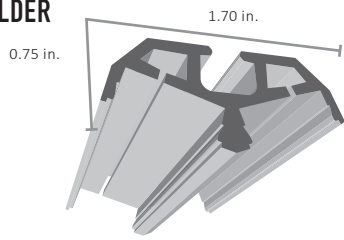

CHROMAPATH® BUILDER DUO

INCLUDES

End-to-end connector plugs & mounting clips

COMPATIBILITY

FLUID VIEW®	VALENT®	DAZZLE® RGB(W)
BLAZE™	VALENT® HD	
ULTRA BLAZE™	AVENUE 24™	

CHANNEL OPTIONS

SKU ALUMINUM	SKU WHITE FINISH	SKU BLACK FINISH	LENGTH	BUNDLE OPTION	INCLUDES PER CHANNEL
DI-CPCHA-DU48	DI-CPCHA-DU48W	DI-CPCHA-DU48B	48 in.	Single	• 4x end-to-end connectors
DI-CPCHA-DU48-10	DI-CPCHA-DU48W-10	DI-CPCHA-DU48B-10	48 in.	Pack of 10	• 2x mounting clips

CLEAR AND FROSTED COVERS

FROSTED COVER: Protects LED tape light and slightly softens light. Please note there is an average warm shift in Kelvin of 35K and an average 28% decrease in delivered lumens.

CLEAR COVER: Protects the LED tape light with no visible color shift or change in delivered lumens.

SKU	FORM FACTOR	LENGTH	BUNDLES
DI-CPCHC-FR48	Frosted Cover	48 in.	Single
DI-CPCHC-FR48-10	Frosted Cover	48 in.	Pack of 10
DI-CPCHC-CL48	Clear Cover	48 in.	Single
DI-CPCHC-CL48-10	Clear Cover	48 in.	Pack of 10