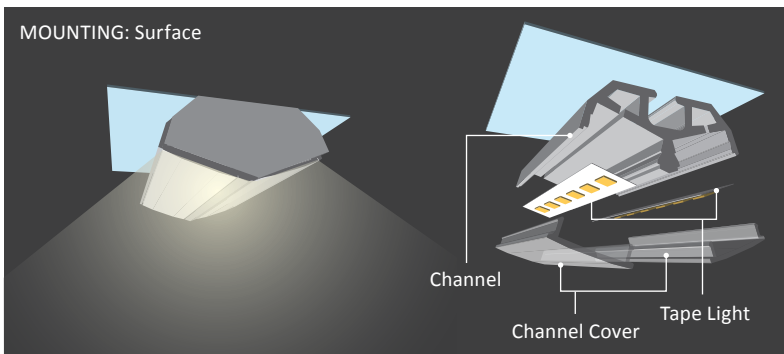

CHROMAPATH® BUILDER DUO

INCLUDES

End-to-end connector plugs & mounting clips

COMPATIBILITY

FLUID VIEW®	VALENT®	DAZZLE® RGB(W)
BLAZE™	VALENT® HD	
ULTRA BLAZE™	AVENUE 24™	

CHANNEL OPTIONS

SKU ALUMINUM	SKU WHITE FINISH	SKU BLACK FINISH	LENGTH	BUNDLE OPTION	INCLUDES PER CHANNEL
DI-CPCHA-DU48	DI-CPCHA-DU48W	DI-CPCHA-DU48B	48 in.	Single	• 4x end-to-end connectors
DI-CPCHA-DU48-10	DI-CPCHA-DU48W-10	DI-CPCHA-DU48B-10	48 in.	Pack of 10	• 2x mounting clips

CLEAR AND FROSTED COVERS

FROSTED COVER: Protects LED tape light and slightly softens light. Please note there is an average warm shift in Kelvin of 35K and an average 28% decrease in delivered lumens.

CLEAR COVER: Protects the LED tape light with no visible color shift or change in delivered lumens.