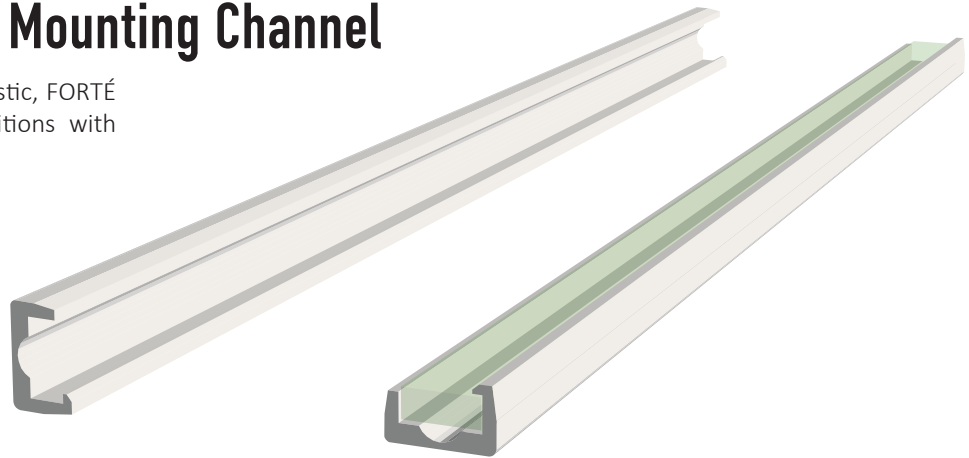

ELEMENT™ CHANNELS

Indoor/Outdoor Strip Light Mounting

These mounting options may be used with the following LED Strip Light options from Diode LED

BLAZE™ Wet Location LED Strip Light (requires adhesive)

FLUID VIEW® Wet Location LED Strip Light (requires adhesive)

DAZZLE® RGB Wet Location LED Strip Light

HYDROLUME® Series Strip Light

ELEMENT™ FORTÉ Mounting Channel

Made from durable, reinforced plastic, FORTÉ is great for installing in all conditions with minimal presence.

(Pack of 2 channels)

Length - 39.4 in.

ELEMENT FORTÉ (Pack of two)
DI-ELMT-FT-39

ELEMENT™ CROWN Mounting Channel with Cover

This two-part system includes a mounting channel and cover in three color options for added aesthetics and protection.

(Includes both channel and cover)

Length - 48 in.