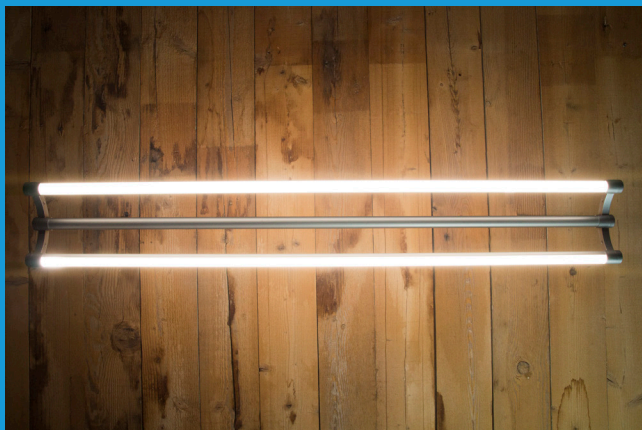

EMERY™

ENSEMBLE

Hanging LED Light Fixture

FEATURES & BENEFITS

- Hanging design for commercial or residential lighting applications
- High output with superior color rendering
- Rotating cylinders for directional lighting
- High-grade aircraft cable for hanging

Adjust the lighting direction to meet your unique lighting needs.

QUICK SPECS

Voltage	24VDC
Dimmable	Yes
CRI	90+
Finishes	Silver/ Black
Dimensions	(L)51.18 x (W)7.09 in.
Environment	Indoor only

SKU	FINISH	CCT OPTION	OUTPUT
DI-24V-ES30-SV	Silver	 3000K	Up to 4800 lm*
DI-24V-ES30-BK	Black		
DI-24V-ES40-SV	Silver	 4000K	
DI-24V-ES40-BK	Black		