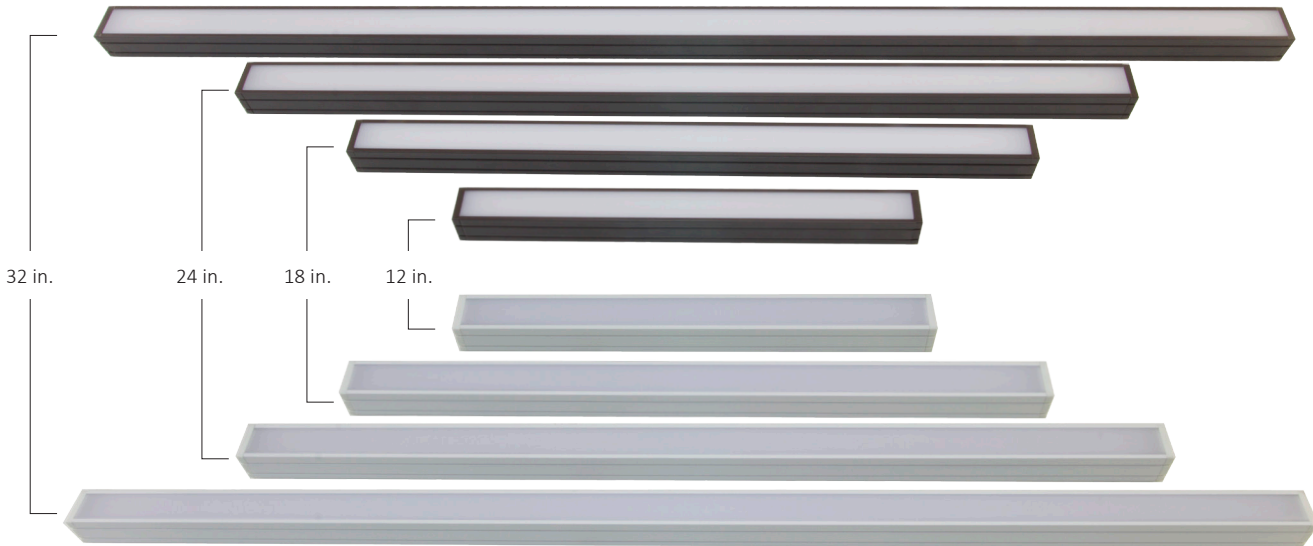

FENCER® Series FOIL™ 2 LED Fixture

Products identified can be used to comply with 2016 Title 24, Part 6 High Efficacy Luminaire requirements in California. For more information, please go to... <http://energy.Ca.Gov/title24/2016standards/>

DIRECT-CONNECT & PREMIUM DIFFUSION

ADJUSTABLE MOUNTING BRACKET
FOIL 2 comes with adjustable mounting brackets that allow you to angle your lighting to your preference.

FEATURES & BENEFITS

- Premium diffused light: no LED hot spots
- 120VAC direct-connect fixture
- Easy and fast retrofit for traditional fixtures
- Superior CRI and R values
- Daisy-chain multiple fixtures for long runs