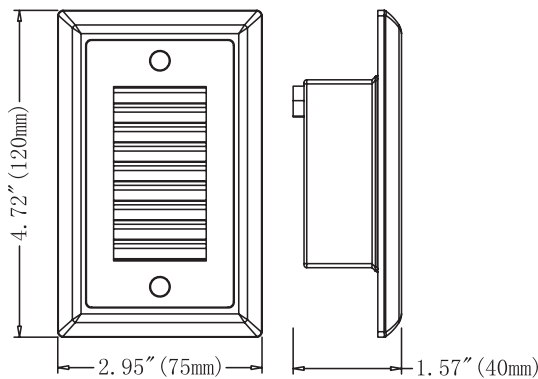

MATTONE[®] 2

Wall Mounted LED lighting

EXCLUSIVE

FEATURES & BENEFITS

- Indoor/outdoor applications
- White or Bronze finish options
- 90+ CRI light output
- UL Listed
- Horizontal or vertical applications
- 120V Triac dimmable
- Mounts in a single gang-box

QUICK SPECS

Voltage	120VAC
CCT	3000K
CRI	96.4
Output	100 lm
Environment	Indoor/Outdoor
Certification	UL Listed

INCLUDES:

- Light Engine
- Faceplate & Trim Plate
- Mounting Hardware