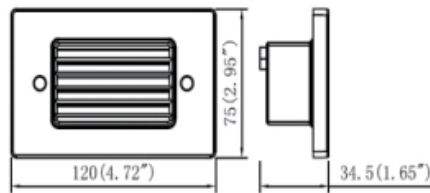

MATTONE[®] 2

Wall Mounted LED lighting

EXCLUSIVE

FEATURES & BENEFITS

- Indoor/outdoor applications
- White or Bronze finish options
- 90+ CRI light output
- UL Listed
- Horizontal or vertical applications
- 120V Triac dimmable
- Mounts in a single gang-box

QUICK SPECS

Voltage	120VAC
CCT	3000K
CRI	96.4
Output	100 lm
Environment	Indoor/Outdoor
Certification	UL Listed

INCLUDES:

- Light Engine
- Faceplate & Trim Plate
- Mounting Hardware