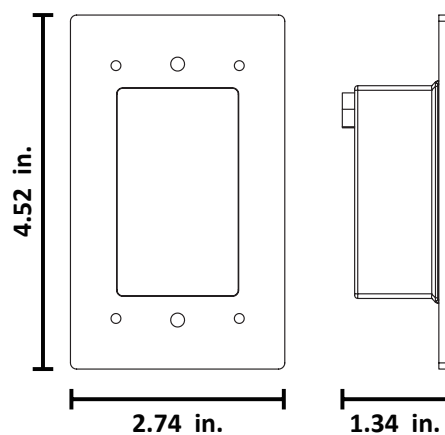

MATTONE[®] 2

Wall Mounted LED lighting

EXCLUSIVE

FEATURES & BENEFITS

- Indoor/outdoor applications
- White or Bronze finish options
- 90+ CRI light output
- UL Listed
- Horizontal or vertical applications
- 120V Triac dimmable
- Mounts in a single gang-box

QUICK SPECS

Voltage	120VAC
CCT	3000K
CRI	96.4
Output	100 lm
Environment	Indoor/Outdoor
Certification	UL Listed

INCLUDES:

- Light Engine
- Faceplate & Trim Plate
- Mounting Hardware